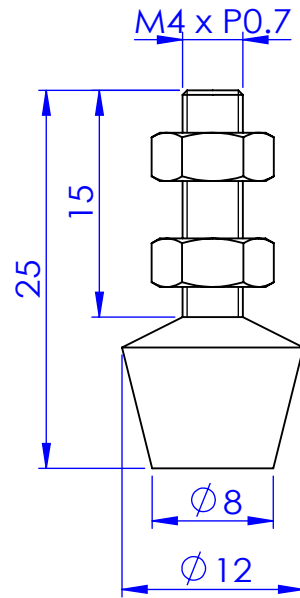

# Cushion Tipped Spindles Bonded

Unit: mm

Scale: 2:1

**Good Hand Enterprise Co., Ltd**

TITLE:

DWG NO. GH-FC-042507-SS

A4