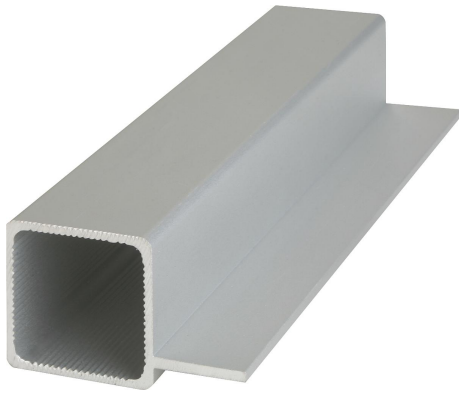

Square tubes single-finned

Item description/product images

Description

Material:
Aluminium profile.

Version:
Silver anodised.

Note:
These square tubes are designed to suit our tube connectors.

On request:
- Other lengths (L max. 4000 mm)
- Mitre cuts

Drawings

Overview of items

Square tubes with web

Order No.	A	C	L	S	T	T1
K0628.125152X2000	25	1,5	2000	2	19	15