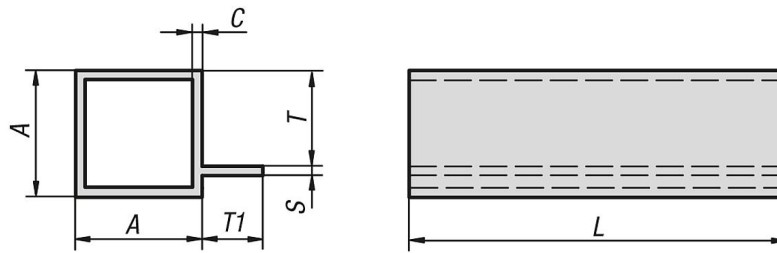

Square tubes single-finned

Item description/product images

Description

Material:
Aluminium profile.

Version:
Silver anodised.

Note:
These square tubes are designed to suit our tube connectors.

On request:
- Other lengths (L max. 4000 mm)
- Mitre cuts

Drawings

Overview of items

Square tubes with web

Order No.	A	C	L	S	T	T1
K0628.125152X2000	25	1,5	2000	2	19	15