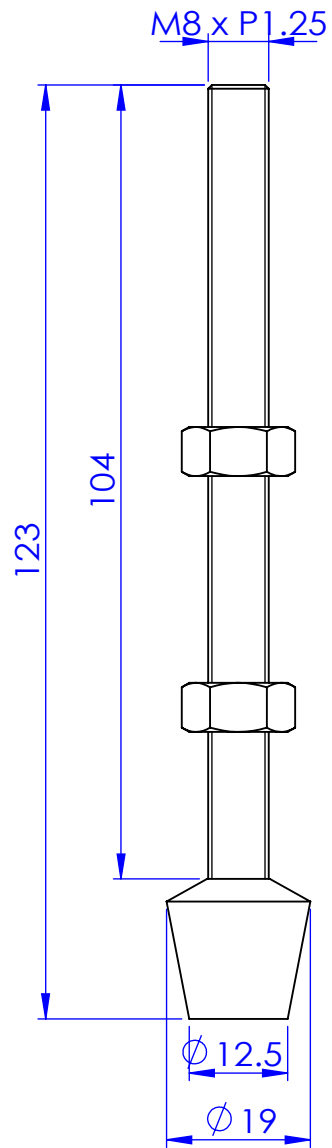

# Cushion Tipped Spindles Bonded

Unit: mm

Scale: 1:1

**Good Hand Enterprise Co., Ltd**

TITLE:

DWG NO. GH-FC-081212

A4