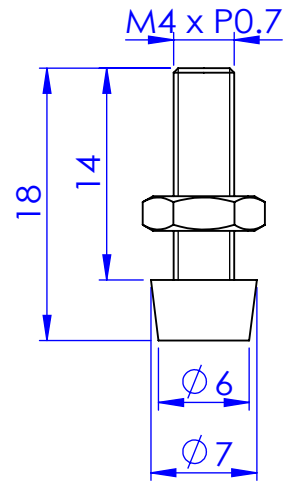

# Cushion Tipped Spindles Bonded

Unit: mm

Scale: 2:1

**Good Hand Enterprise Co., Ltd**

TITLE:

DWG NO. GH-FC-041807

A4