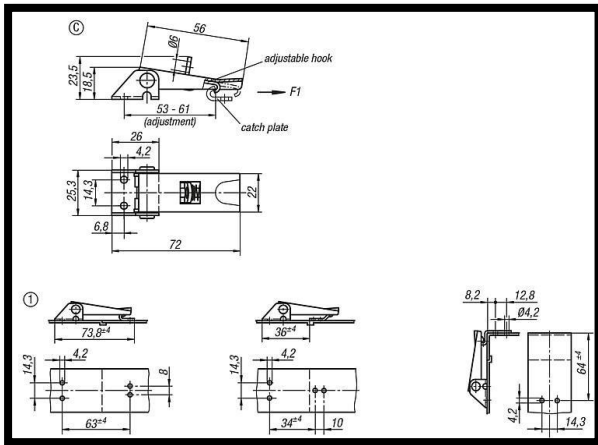

Light Duty Over Centre Adjustable  
Toggle Latch  
Part No. GH-46.3420721

**Product Description**

Adjustable Screw Latch Padlock Ring In Steel  
Length 72mm

**Key Features**

Overall Length: 72mm  
Load Capacity: 100daN

**Other Features**

Weight: 0.050Kg

**Material**

Toggle Latch: Steel

**What's In The Bag?**

Toggle Latch: GH-46.3420721  
Latch Plate:

[goodhanduk.co.uk](http://goodhanduk.co.uk)

01908 221 151