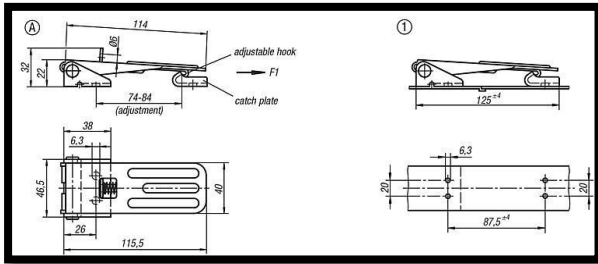

Medium Duty Over Centre Adjustable
Toggle Latch
Part No. GH-49.3631162

Product Description

Adjustable Screw Latch Stainless Padlock
Ring Length 115mm

Key Features

Overall Length: 115mm
Load Capacity: 400daN

Other Features

Weight: 0.187Kg

Material

Toggle Latch: Stainless Steel

What's In The Bag?

Toggle Latch: GH-49.3631162
Latch Plate:

goodhanduk.co.uk

01908 221 151