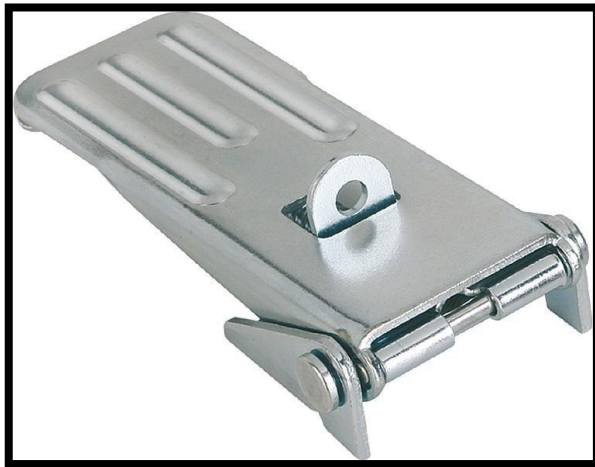

Medium Duty Over Centre Adjustable
Toggle Latch
Part No. GH-49.3631162

Product Description

Adjustable Screw Latch Stainless Padlock
Ring Length 115mm

Key Features

Overall Length: 115mm
Load Capacity: 400daN

Other Features

Weight: 0.187Kg

Material

Toggle Latch: Stainless Steel

What's In The Bag?

Toggle Latch: GH-49.3631162
Latch Plate:

goodhanduk.co.uk

01908 221 151