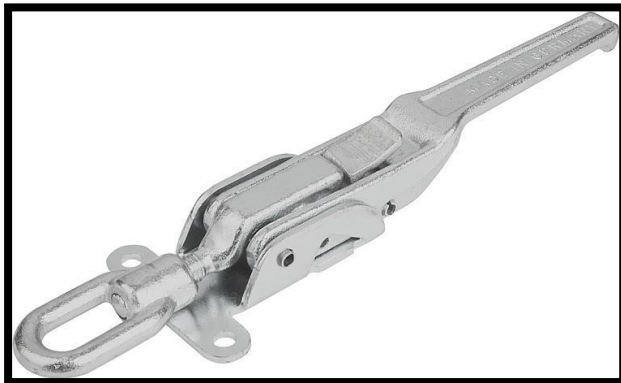

Heavy Duty Adjustable Toggle Latch Part No. GH-52.1852371

Product Description

Heavy Duty Toggle Latch In Steel Length
237mm

Key Features

Overall Length: 237mm
Load Capacity: 3050daN

Other Features

Weight: 1.033Kg

Material

Toggle Latch: Steel

What's In The Bag?

Toggle Latch: GH-52.1852371

goodhanduk.co.uk

01908 221 151