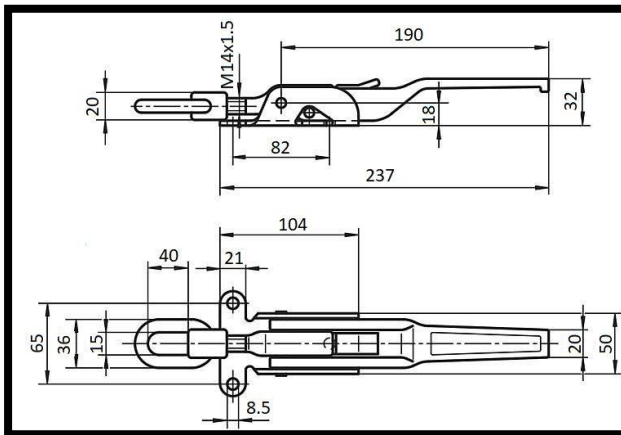

Heavy Duty Adjustable Toggle Latch Part No. GH-52.1852371

Product Description

Heavy Duty Toggle Latch In Steel Length
237mm

Key Features

Overall Length: 237mm
Load Capacity: 3050daN

Other Features

Weight: 1.033Kg

Material

Toggle Latch: Steel

What's In The Bag?

Toggle Latch: GH-52.1852371

goodhanduk.co.uk

01908 221 151