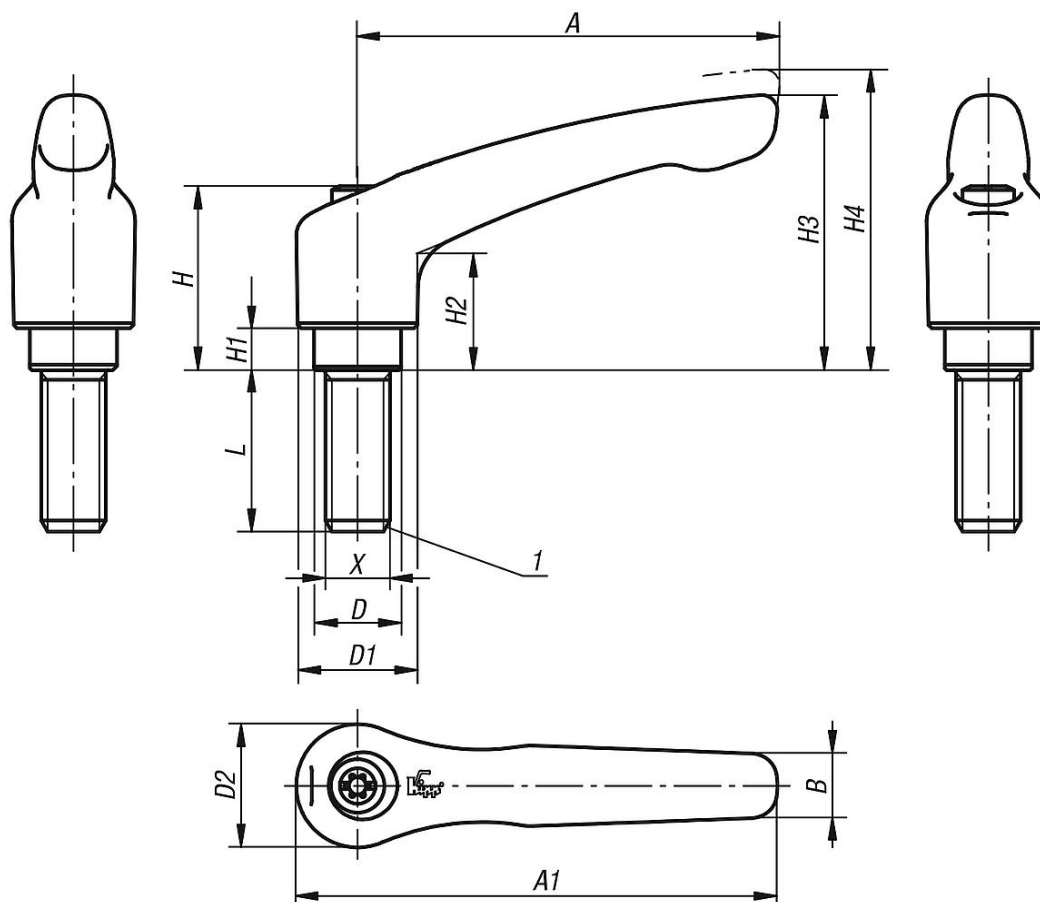

Clamping levers external thread

Drawings

Overview of items

Clamping levers with external thread

Order No.	Main colour	Size	X	D	D1	D2	H	H1	H2	H3	H4	A	A1	B	No. of teeth	L
K0122.0041X10	black	0	M4	10	13	14	24,5	4	14,5	30	33	30	37	7	16	10
K0122.00427X10	ruby red	0	M4	10	13	14	24,5	4	14,5	30	33	30	37	7	16	10
K0122.0042X10	orange RAL 2004	0	M4	10	13	14	24,5	4	14,5	30	33	30	37	7	16	10
K0122.0043X10	silver metallic	0	M4	10	13	14	24,5	4	14,5	30	33	30	37	7	16	10
K0122.0046X10	silver	0	M4	10	13	14	24,5	4	14,5	30	33	30	37	7	16	10
K0122.0041X15	black	0	M4	10	13	14	24,5	4	14,5	30	33	30	37	7	16	15
K0122.00427X15	ruby red	0	M4	10	13	14	24,5	4	14,5	30	33	30	37	7	16	15
K0122.0042X15	orange RAL 2004	0	M4	10	13	14	24,5	4	14,5	30	33	30	37	7	16	15
K0122.0043X15	silver metallic	0	M4	10	13	14	24,5	4	14,5	30	33	30	37	7	16	15
K0122.0046X15	silver	0	M4	10	13	14	24,5	4	14,5	30	33	30	37	7	16	15
K0122.0041X20	black	0	M4	10	13	14	24,5	4	14,5	30	33	30	37	7	16	20
K0122.00427X20	ruby red	0	M4	10	13	14	24,5	4	14,5	30	33	30	37	7	16	20
K0122.0042X20	orange RAL 2004	0	M4	10	13	14	24,5	4	14,5	30	33	30	37	7	16	20
K0122.0043X20	silver metallic	0	M4	10	13	14	24,5	4	14,5	30	33	30	37	7	16	20
K0122.0046X20	silver	0	M4	10	13	14	24,5	4	14,5	30	33	30	37	7	16	20
K0122.0041X25	black	0	M4	10	13	14	24,5	4	14,5	30	33	30	37	7	16	25
K0122.00427X25	ruby red	0	M4	10	13	14	24,5	4	14,5	30	33	30	37	7	16	25
K0122.0042X25	orange RAL 2004	0	M4	10	13	14	24,5	4	14,5	30	33	30	37	7	16	25
K0122.0043X25	silver metallic	0	M4	10	13	14	24,5	4	14,5	30	33	30	37	7	16	25
K0122.0046X25	silver	0	M4	10	13	14	24,5	4	14,5	30	33	30	37	7	16	25
K0122.0041X30	black	0	M4	10	13	14	24,5	4	14,5	30	33	30	37	7	16	30
K0122.00427X30	ruby red	0	M4	10	13	14	24,5	4	14,5	30	33	30	37	7	16	30