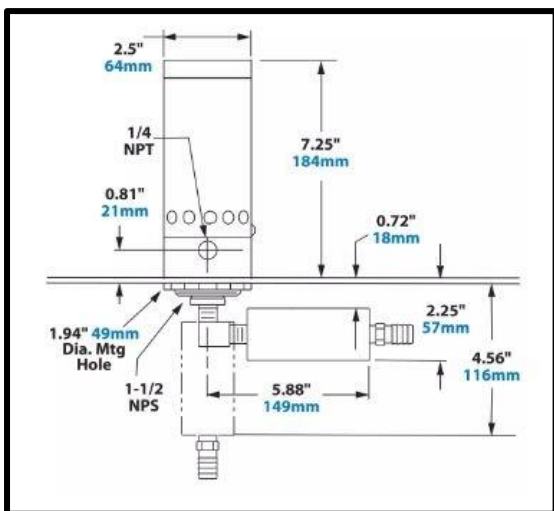

NEMA 4X Cabinet Cooler
With Thermostat
Part No. 4850SS-240

Product Description

NEMA 4X Dual Cabinet Cooler System, with 240 VAC Thermostat Control, 3400 Btu/hr, includes filter.

Key Features

Air Consumption: 1416L/m
Cooling Capacity: 3400Btu/hr
Sound Level: 84dBA
Material: Stainless Steel

All measurements based on 6.9Bar air pressure with optional muffler installed

What's In The Bag?

- 2x Cabinet Cooler 4625SS
- 2x Cold Air Distribution Kit 4904
- 1x Thermostat 9017
- 1x 120 VAC Solenoid Valve 9035
- 1x Dual Cooler Hardware 4908
- 1x Air Filter 9032
- 1x Filter Mounting Bracket 900396