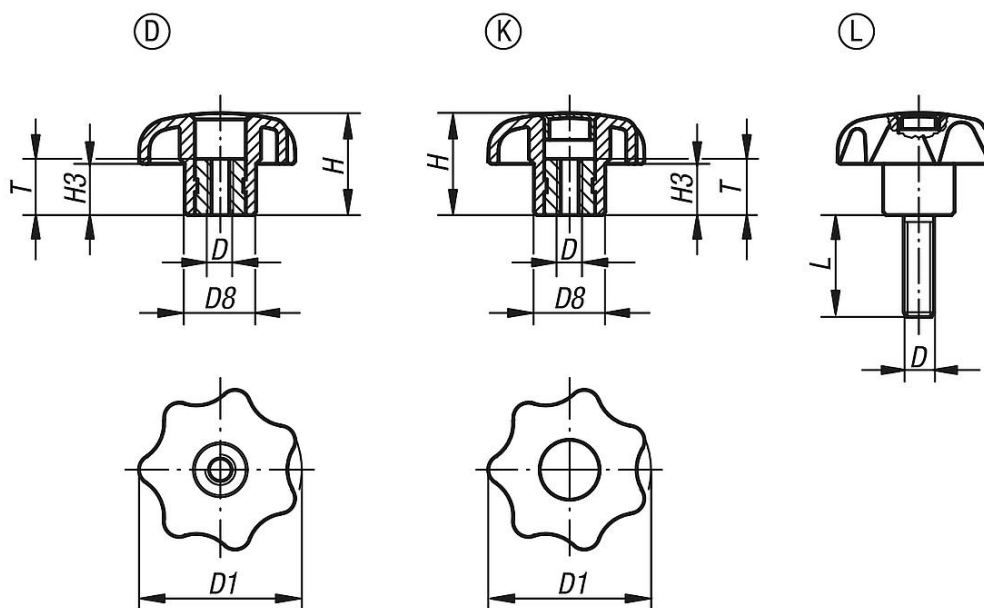

On request:

Other colours or designs, such as company logo.

Drawing reference:

Form D: tapped bush without cap

Form K: tapped bush with cap

Form L: external thread

Drawings

Overview of items

Order No.	Form	Colour Cap	D	D1	D8	H	H3	L	T
K0154.505	D	-	M5	25	12	16	8	-	10
K0154.506	D	-	M6	32	14	20	10	-	10
K0154.508	D	-	M8	40	18	25	13	-	14
K0154.510	D	-	M10	50	22	32	17	-	14
K0154.512	D	-	M12	63	26	40	21	-	18
K0154.205	K	black grey RAL 7021	M5	25	12	16	8	-	10
K0154.2055	K	light grey RAL 7035	M5	25	12	16	8	-	10
K0154.2056	K	traffic red RAL 3020	M5	25	12	16	8	-	10
K0154.2057	K	rape yellow RAL 1021	M5	25	12	16	8	-	10
K0154.206	K	black grey RAL 7021	M6	32	14	20	10	-	10
K0154.2065	K	light grey RAL 7035	M6	32	14	20	10	-	10
K0154.2066	K	traffic red RAL 3020	M6	32	14	20	10	-	10
K0154.2067	K	rape yellow RAL 1021	M6	32	14	20	10	-	10