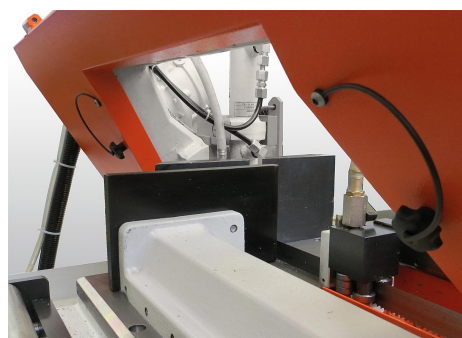

Star grips with safety cable similar to DIN 6336, metal parts stainless steel

Item description/product images

Description

Material:

Grip thermoplastic.

Bush and screw stainless steel 1.4305.

Safety cable elastic TPU.

Version:

Bush and screw bright.

Note:

Δ Add the desired cap colour code here. No colour code is required for black caps.

Attach the safety cable to a base to make the star grip unlosable.

The star grip cannot be moved far from the object to which it belongs, simplifying screwing and unscrewing of the grip and ensuring against loss.

Drawing reference:

Form KS: tapped bush, with cap

Form LS: male thread

Star grips with safety cable similar to DIN 6336, metal parts stainless steel

Drawings

Overview of items

Star grips with safety cable, metal parts stainless steel, internal thread, Form KS