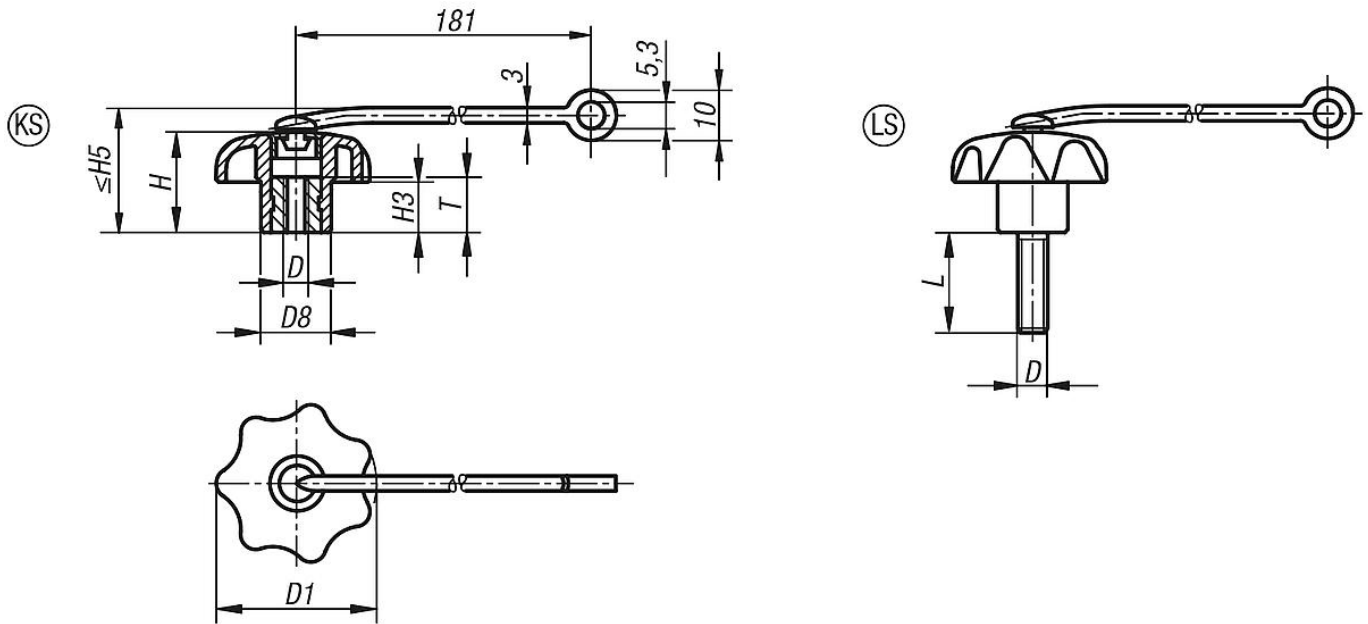

Star grips with safety cable similar to DIN 6336, metal parts stainless steel

Item description/product images

Description

Material:

Grip thermoplastic.

Bush and screw stainless steel 1.4305.

Safety cable elastic TPU.

Version:

Bush and screw bright.

Note:

Δ Add the desired cap colour code here. No colour code is required for black caps.

Attach the safety cable to a base to make the star grip unlosable.

The star grip cannot be moved far from the object to which it belongs, simplifying screwing and unscrewing of the grip and ensuring against loss.

Assembly:

Do not stretch the band during assembly.

Make sure that the anchor is not too far from where the star grip is to be used.

Accessory:

The safety cable is also available as an accessory, see K0743.04190.

Drawing reference:

Form KS: tapped bush, with cap

Form LS: male thread

Star grips with safety cable similar to DIN 6336, metal parts stainless steel

Drawings

Overview of items

Star grips with safety cable, metal parts stainless steel, internal thread, Form KS