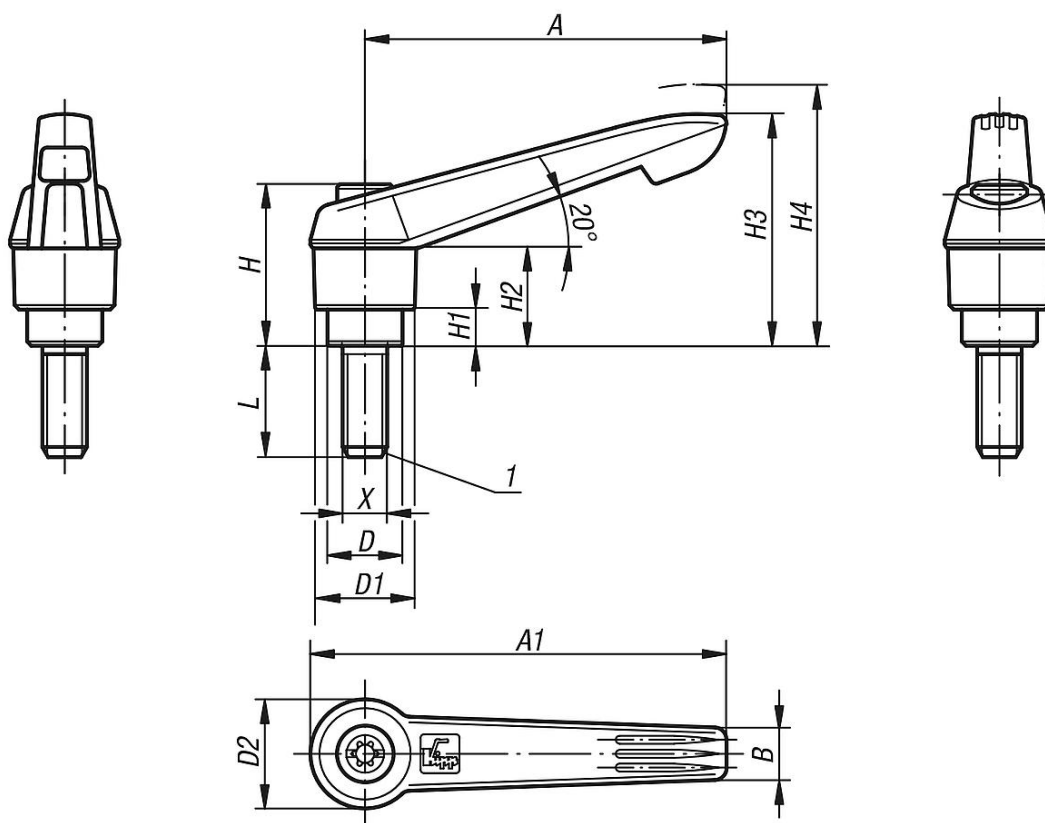

Clamping levers with plastic handle external thread, steel parts stainless steel

Item description/product images

Description

Material:

Handle fibreglass reinforced plastic with die-cast zinc toothed ring.
Steel parts stainless steel 1.4305.

Version:

Steel parts bright.

On request:

Other threads, screw lengths and special versions.
Dimension "H1" available in other lengths at extra charge.

Drawing reference:

1) flat point DIN EN ISO 4753

Clamping levers with plastic handle external thread, steel parts stainless steel

Item description/product images

Clamping levers with plastic handle external thread, steel parts stainless steel

Item description/product images

Clamping levers with plastic handle external thread, steel parts stainless steel

Item description/product images

lift to
disengage

Drawings

Overview of items

Clamping levers with plastic handle, external thread, metal parts stainless steel

Order No.	Main colour	Surface finish body	Size	X	D	D1	D2	H	H1	H2	H3	H4	A	A1	B	No. of teeth	L
K0270.1051X10	black grey RAL 7021	-	1	M5	10	13	14,5	24,5	4	15	30	33,5	40	47	7,5	16	10