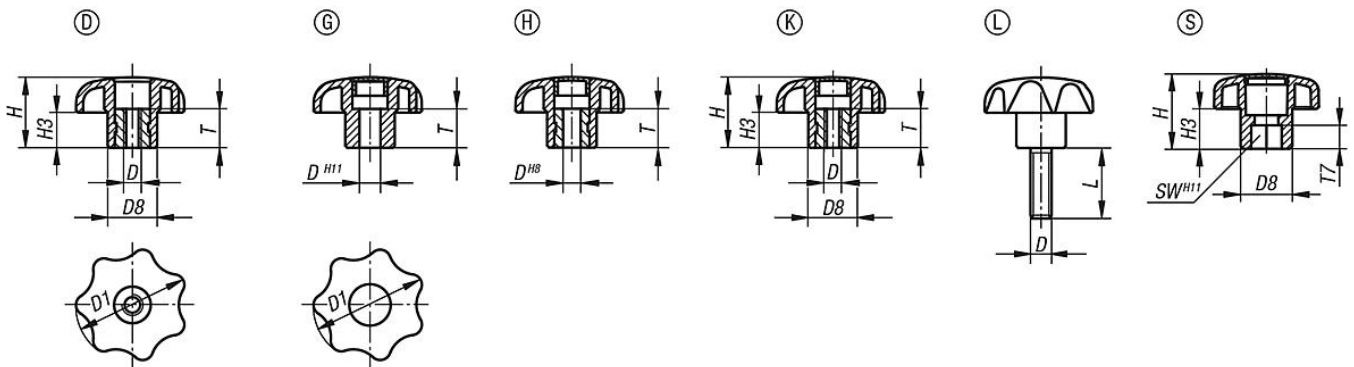

Drawings

Overview of items

Star grips similar to DIN 6336

Order No.	Form	Colour Cap	D	D1	D8	H	H3	L	SW	T	T7
K0155.504	D	-	M4	25	12	16	8	-	-	10	-
K0155.505	D	-	M5	25	12	16	8	-	-	10	-
K0155.5061	D	-	M6	25	12	16	8	-	-	10	-
K0155.5051	D	-	M5	32	14	20	10	-	-	10	-
K0155.506	D	-	M6	32	14	20	10	-	-	10	-
K0155.508	D	-	M8	40	18	25	13	-	-	14	-
K0155.5101	D	-	M10	40	18	25	13	-	-	14	-
K0155.5081	D	-	M8	50	22	32	17	-	-	14	-
K0155.510	D	-	M10	50	22	32	17	-	-	14	-
K0155.5121	D	-	M12	50	22	32	17	-	-	18	-
K0155.5102	D	-	M10	63	26	40	21	-	-	14	-
K0155.512	D	-	M12	63	26	40	21	-	-	18	-
K0155.516	D	-	M16	63	26	40	21	-	-	18	-