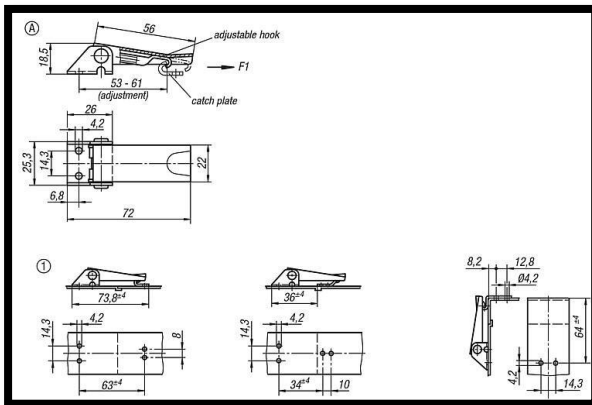

Light Duty Over Centre Adjustable  
Toggle Latch  
Part No. GH-46.1420721

**Product Description**

Adjustable Screw Latch No Lock In Steel  
Length 72mm

**Key Features**

Overall Length: 72mm  
Load Capacity: 100daN

**Other Features**

Weight: 0.047Kg

**Material**

Toggle Latch: Steel

**What's In The Bag?**

Toggle Latch: GH-46.1420721  
Latch Plate:

[goodhanduk.co.uk](http://goodhanduk.co.uk)

01908 221 151