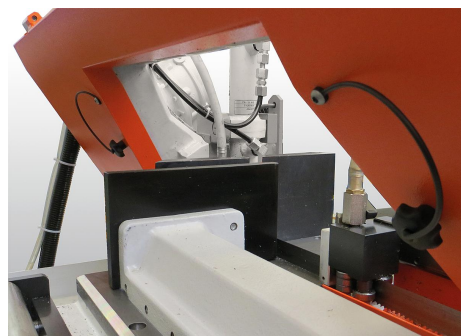

Star grips with safety cable similar to DIN 6336

Item description/product images

Description

Material:

Grip thermoplastic.
Bush and screw steel.
Safety cable elastic TPU.

Version:

Bush and screw trivalent blue passivated.

Note:

Δ Add the desired cap colour code here. No colour code is required for black caps.

Attach the safety cable to a base to make the star grip unlosable. The star grip cannot be moved far from the object to which it belongs, simplifying screwing and unscrewing of the grip and ensuring against loss.