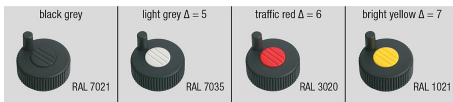

Knurled knobs with grip

Item description/product images

Description

Material:
Black thermoplastic.
Bush grade 5.8 steel.

Version:
Steel trivalent blue passivated.

Drawing reference:
Form H: without locking grub screw
Form M: with locking grub screw

Drawings

Overview of items

Knurled knobs with grip

Order No.	Form	Colour Cap	D	D1	D2	D3	D4	H	H1	H2	H3	L1	T
K0262.2106	H	black grey RAL 7021	6H8	40	16,5	10	-	31	13	16	-	15	10
K0262.21065	H	light grey RAL 7035	6H8	40	16,5	10	-	31	13	16	-	15	10
K0262.21066	H	traffic red RAL 3020	6H8	40	16,5	10	-	31	13	16	-	15	10
K0262.21067	H	rape yellow RAL 1021	6H8	40	16,5	10	-	31	13	16	-	15	10
K0262.2206	H	black grey RAL 7021	6H8	50	18	10	-	36	15	16	-	18,5	10
K0262.22065	H	light grey RAL 7035	6H8	50	18	10	-	36	15	16	-	18,5	10