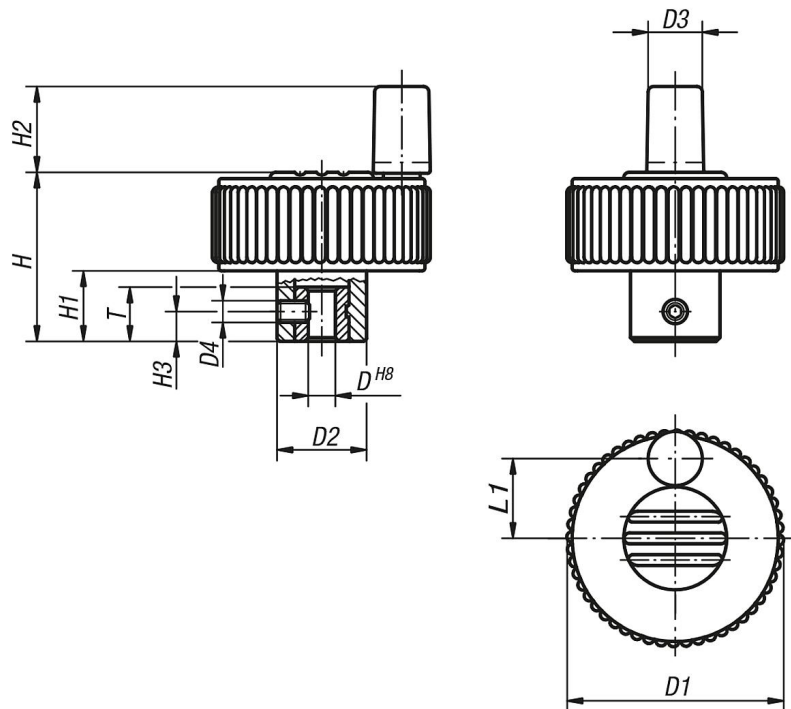

Knurled knobs with grip

Item description/product images

Description

Material:
Black thermoplastic.
Bush grade 5.8 steel.

Version:
Steel trivalent blue passivated.

Drawing reference:
Form H: without locking grub screw
Form M: with locking grub screw

Drawings

Overview of items

Knurled knobs with grip

Order No.	Form	Colour Cap	D	D1	D2	D3	D4	H	H1	H2	H3	L1	T
K0262.2106	H	black grey RAL 7021	6H8	40	16,5	10	-	31	13	16	-	15	10
K0262.21065	H	light grey RAL 7035	6H8	40	16,5	10	-	31	13	16	-	15	10
K0262.21066	H	traffic red RAL 3020	6H8	40	16,5	10	-	31	13	16	-	15	10
K0262.21067	H	rape yellow RAL 1021	6H8	40	16,5	10	-	31	13	16	-	15	10
K0262.2206	H	black grey RAL 7021	6H8	50	18	10	-	36	15	16	-	18,5	10
K0262.22065	H	light grey RAL 7035	6H8	50	18	10	-	36	15	16	-	18,5	10