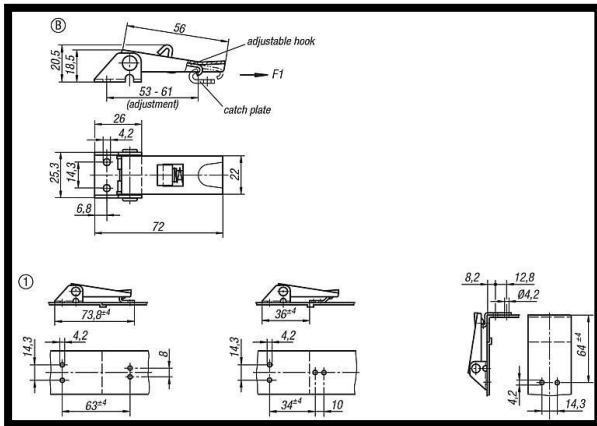

Light Duty Over Centre Adjustable
Toggle Latch
Part No. GH-46.2420722

Product Description

Adjustable Screw Latch Safety Clip In
Stainless Length 72mm

Key Features

Overall Length: 72mm
Load Capacity: 100daN

Other Features

Weight: 0.051Kg

Material

Toggle Latch: Stainless Steel

What's In The Bag?

Toggle Latch: GH-46.2420722
Latch Plate:

goodhanduk.co.uk

01908 221 151