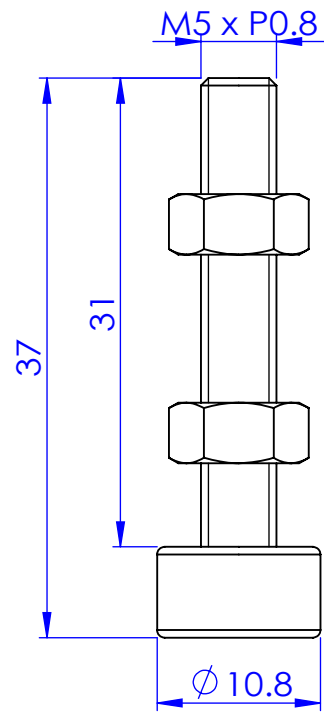

Cushion Tipped Spindles Bonded

Unit: mm

Scale: 2:1

Good Hand Enterprise Co., Ltd

TITLE:

DWG NO. GH-FC-053708-LP

A4