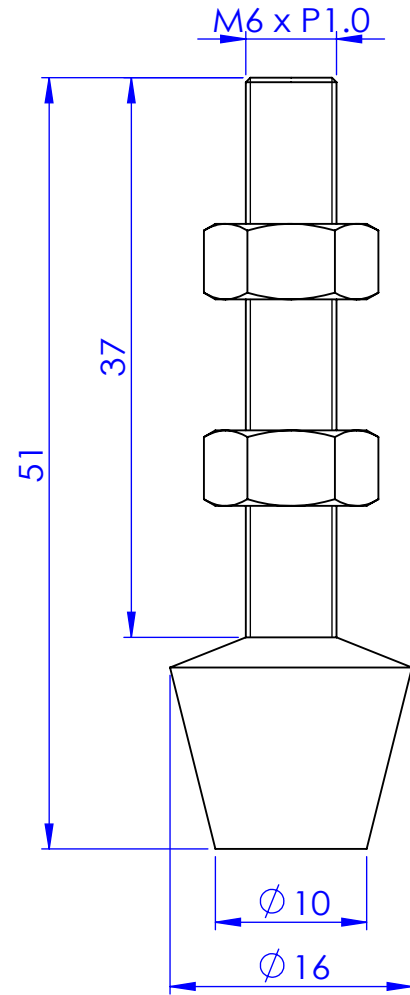

Cushion Tipped Spindles Bonded

Unit: mm

Scale: 2:1

Good Hand Enterprise Co., Ltd

TITLE:

DWG NO.

GH-FC-065110

A4