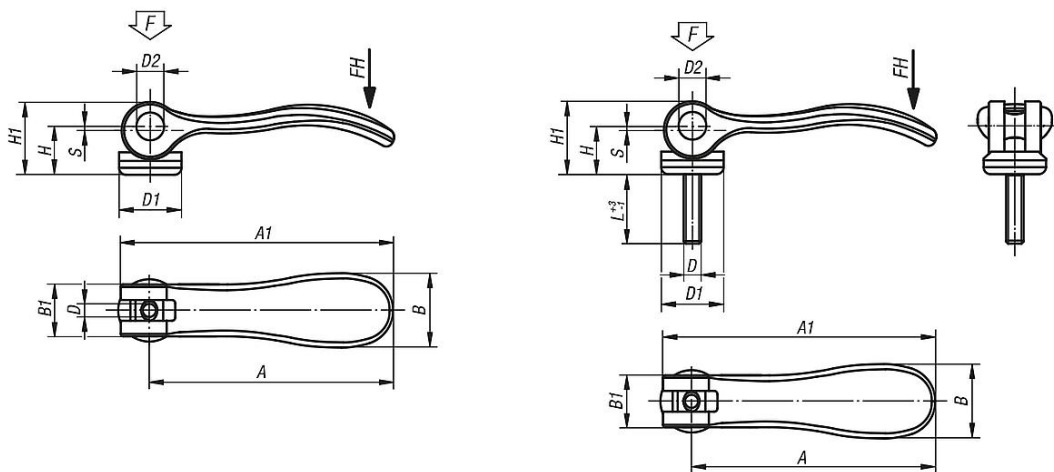

Cam levers internal and external thread, steel or stainless steel

Item description/product images

product
design
award

Description

Material:

Handles cast aluminum EN AC-46200.

Thrust washer plastic PA 66 GF 35-X fibreglass reinforced.

Hinge pin stainless steel 1.4305.

Studs and washer steel grade 5.8 or stainless steel 1.4305.

Version:

Handles fine structured powder-coated, black or red RAL 3003.

Thrust washer black.

Hinge pin bright.

Studs and washer blue passivated steel or bright stainless steel.

Note:

Plastics are subject to creeping under load (retardation).

Drawings

Overview of items

Cam levers internal and external thread, steel or stainless steel

Overview of items

Cam levers with internal thread, grip black