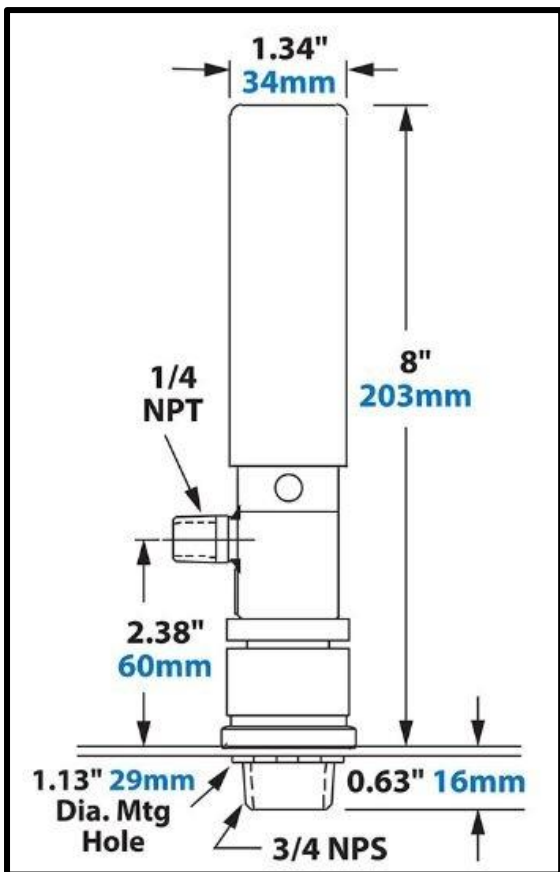

NEMA 12 Cabinet Cooler
With Thermostat
Part No. 4315-240

Product Description

NEMA 12 Cabinet Cooler System, 1000 Btu/hr., with 240VAC Thermostat Control, compressed air filter included

Key Features

Air Consumption: 425L/m
Cooling Capacity: 1000Btu/hr
Sound Level: 81dBA
Material: Aluminium

All measurements based on 6.9Bar air pressure with optional muffler installed

What's In The Bag?

- Cabinet Cooler 4015
- Cold Air Distribution Kit 4904
- Thermostat 9017
- 240 VAC Solenoid Valve 9021
- Air Filter 9004
- Filter Mounting Bracket 900396

Optional Extras

- Side Mount Kit 4910

NEMA 12 Cabinet Cooler
With Thermostat
Part No. 4315-240

Supplied By
GH GoodHand UK
goodhanduk.co.uk
01908 221 151