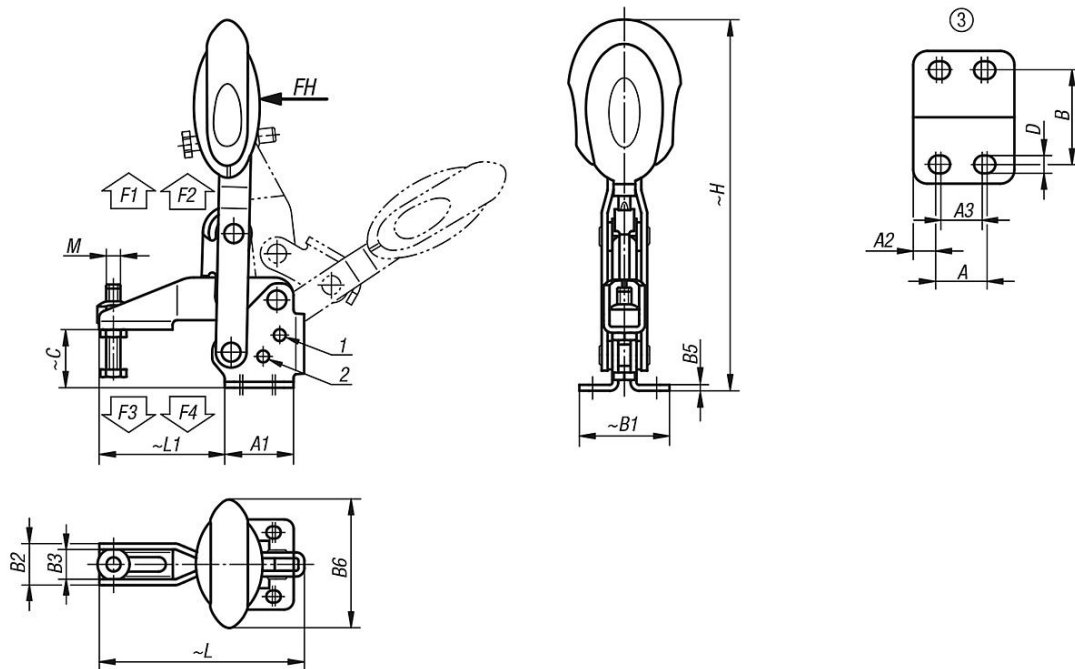

Toggle clamps vertical with safety interlock with flat foot and adjustable clamping spindle, stainless steel

Item description/product images

Description

Material:

Stainless steel.
Grip polyamide.
Unlocking bracket TPE.

On request:

Other grip colours.

Accessory:

K0106
K0384
K0390
K0392
K0667

Drawing reference:

1) stop pin position 1
2) stop pin position 2

Toggle clamps vertical with safety interlock with flat foot and adjustable clamping spindle, stainless steel

Item description/product images

Toggle clamps vertical with safety interlock with flat foot and adjustable clamping spindle, stainless steel

Drawings

Overview of items

Toggle clamps, vertical with safety interlock, with flat foot and adjustable clamping spindle, stainless steel

Order No.	Component colour	Opening angle holding arm position 1	Opening angle holding arm position 2	Opening angle holding arm stop pin removed	Opening angle handle position 1	Opening angle handle position 2	Opening angle handle stop pin removed	Hand force FH N	Retaining force F1 N	Retaining force F2 N	Clamping force F3 N	Clamping force F4 N
K0662.106101	ultramarine RAL 5002	56°	83°	152°	46°	56°	83°	160	1350	1650	920	1050
K0662.108101	ultramarine RAL 5002	13°	93°	158°	26°	61°	86°	190	2000	2800	940	1350
K0662.106100	black grey RAL 7021	56°	83°	152°	46°	56°	83°	160	1350	1650	920	1050
K0662.108100	black grey RAL 7021	13°	93°	158°	26°	61°	86°	190	2000	2800	940	1350
K0662.106103	red	56°	83°	152°	46°	56°	83°	160	1350	1650	920	1050
K0662.108103	red	13°	93°	158°	26°	61°	86°	190	2000	2800	940	1350