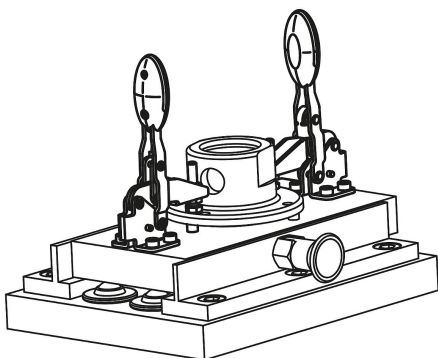

Toggle clamps vertical with safety interlock with flat foot and adjustable clamping spindle, stainless steel

Item description/product images

Description

Material:

Stainless steel.
Grip polyamide.
Unlocking bracket TPE.

Version:

Bright.
Grip blue, black or red.

Note:

Maintenance-free high quality link bushings. Sustainable constant force during opening and closing. Optimum stability through the conical, U-profile clamping arm. Including internal bar lock with automatic safety catch.

On request:

Other grip colours.

Accessory:

K0106
K0384
K0390
K0392
K0667

Drawing reference:

1) stop pin position 1
2) stop pin position 2

Toggle clamps vertical with safety interlock with flat foot and adjustable clamping spindle, stainless steel

Item description/product images

Toggle clamps vertical with safety interlock with flat foot and adjustable clamping spindle, stainless steel

Drawings

Overview of items

Toggle clamps, vertical with safety interlock, with flat foot and adjustable clamping spindle, stainless steel