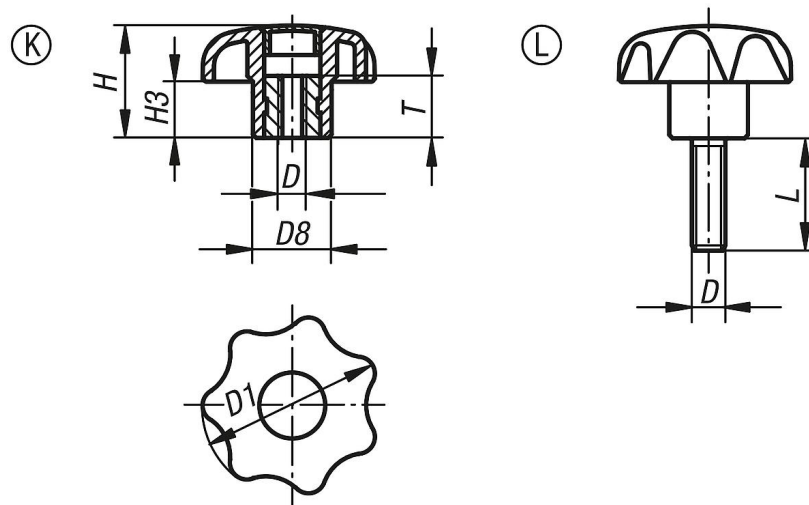

Star grips biopolymer similar to DIN 6336

Item description/product images

Description

Material:

Grip biopolymer.
Bush and screw steel.

Version:

Bush and screw trivalent blue passivated.
Natural beech with beech fibres or coloured black grey.

Drawings

Overview of items

Star grips biopolymer similar to DIN 6336, internal thread

Order No.	Form	Main colour	D	D1	D8	H	H3	L	T
K0155.102051143	K	natural beech	M5	32	14	20	10	-	10
K0155.10206143	K	natural beech	M6	32	14	20	10	-	10
K0155.10208143	K	natural beech	M8	40	18	25	13	-	14
K0155.102081143	K	natural beech	M8	50	22	32	17	-	14
K0155.102101143	K	natural beech	M10	40	18	25	13	-	14
K0155.10210143	K	natural beech	M10	50	22	32	17	-	14
K0155.102121143	K	natural beech	M12	50	22	32	17	-	18
K0155.10205190	K	black grey RAL 7021	M5	32	14	20	10	-	10

Star grips biopolymer similar to DIN 6336

Overview of items

Order No.	Form	Main colour	D	D1	D8	H	H3	L	T
K0155.1020690	K	black grey RAL 7021	M6	32	14	20	10	-	10
K0155.1020890	K	black grey RAL 7021	M8	40	18	25	13	-	14
K0155.10208190	K	black grey RAL 7021	M8	50	22	32	17	-	14
K0155.10210190	K	black grey RAL 7021	M10	40	18	25	13	-	14
K0155.1021090	K	black grey RAL 7021	M10	50	22	32	17	-	14
K0155.10212190	K	black grey RAL 7021	M12	50	22	32	17	-	18
K0155.104061143X15	L	natural beech	M6	32	14	20	10	15	-
K0155.10408143X20	L	natural beech	M8	32	14	20	10	20	-
K0155.104081143X25	L	natural beech	M8	40	18	25	13	25	-
K0155.10410143X25	L	natural beech	M10	40	18	25	13	25	-
K0155.104101143X25	L	natural beech	M10	50	22	32	17	25	-
K0155.10412143X25	L	natural beech	M12	50	22	32	17	25	-
K0155.10406190X15	L	black grey RAL 7021	M6	32	14	20	10	15	-
K0155.1040890X20	L	black grey RAL 7021	M8	32	14	20	10	20	-
K0155.10408190X25	L	black grey RAL 7021	M8	40	18	25	13	25	-
K0155.1041090X25	L	black grey RAL 7021	M10	40	18	25	13	25	-
K0155.10410190X25	L	black grey RAL 7021	M10	50	22	32	17	25	-
K0155.1041290X25	L	black grey RAL 7021	M12	50	22	32	17	25	-