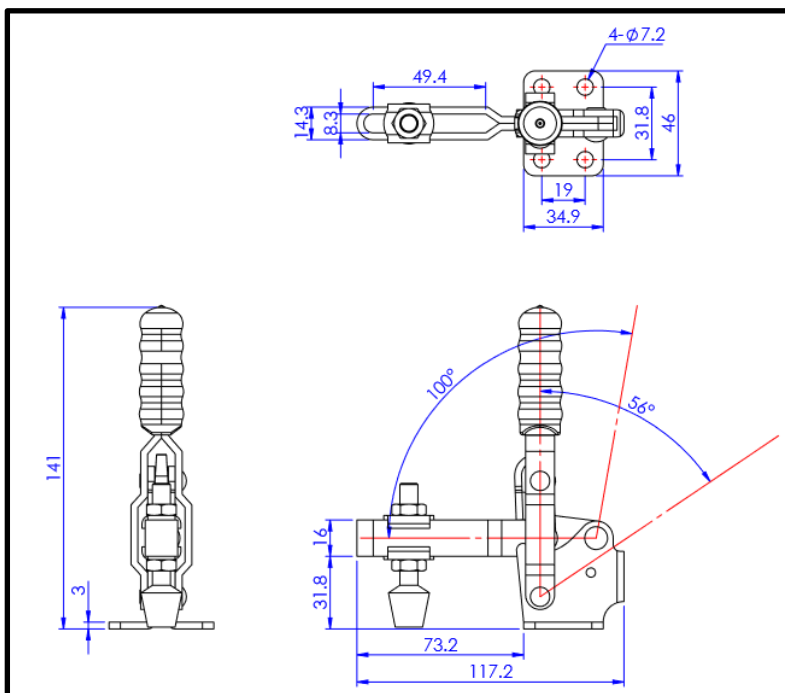

Vertical Toggle Clamp

Part No. GH-12130

Product Description

Vertical Toggle Clamp Flat Base
Slotted Arm Size 227Kg

Key Features

Overall Height: 141mm
Underarm Height: 31.8mm
Arm Length: 73.2mm
Holding Force: 227Kg

Other Features

Arm Opens: 100°
Handle Opens: 56°
Weight: 0.36Kg

Material

Clamp: Zinc Plated Mild Steel
Spindle: Neoprene Tipped Steel
Handle: uPVC

What's In The Bag?

GH-12130: Toggle Clamp
2x FW-516: Flanged Washers For 8mm Spindle
FC-086312: M8x63mm Neoprene Tipped Spindle
With Nuts