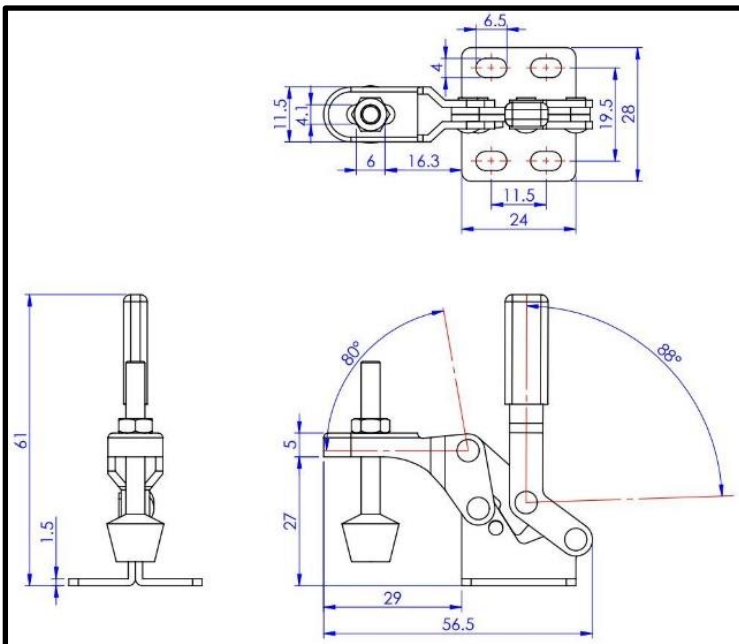

Vertical Toggle Clamp

Part No. GH-13009

Product Description

Vertical Toggle Clamp Flat Base
Slotted Arm Size 30Kg

Key Features

Overall Height: 61mm
Underarm Height: 27mm
Arm Length: 29mm
Holding Force: 30Kg

Other Features

Arm Opens: 80°
Handle Opens: 88°
Weight: 0.04Kg

Material

Clamp: Zinc Plated Mild Steel
Spindle: Neoprene Tipped Steel
Handle: uPVC

What's In The Bag?

GH-13009: Toggle Clamp
FC-044207: M4x42mm Neoprene Tipped
Spindle With Nuts