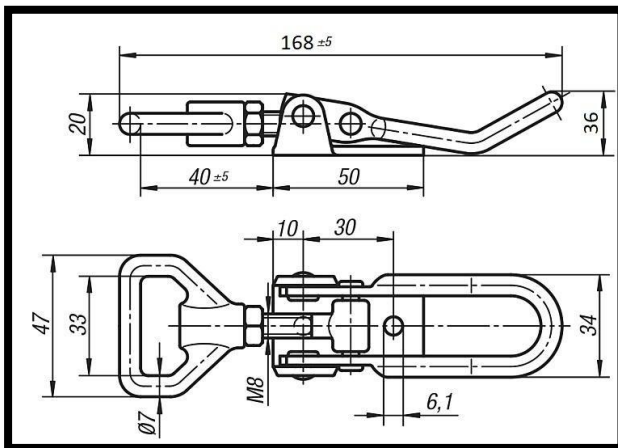

Medium Duty Adjustable Toggle Latch  
Part No. GH-51.1611681

**Product Description**

Medium Duty Adjustable Hook Latch In Steel  
Length 168mm

**Key Features**

Overall Length: 168mm  
Load Capacity: 650daN

**Other Features**

Weight: 0.198Kg

**Material**

Toggle Latch: Steel

**What's In The Bag?**

Toggle Latch: GH-51.1611681

[goodhanduk.co.uk](http://goodhanduk.co.uk)

01908 221 151