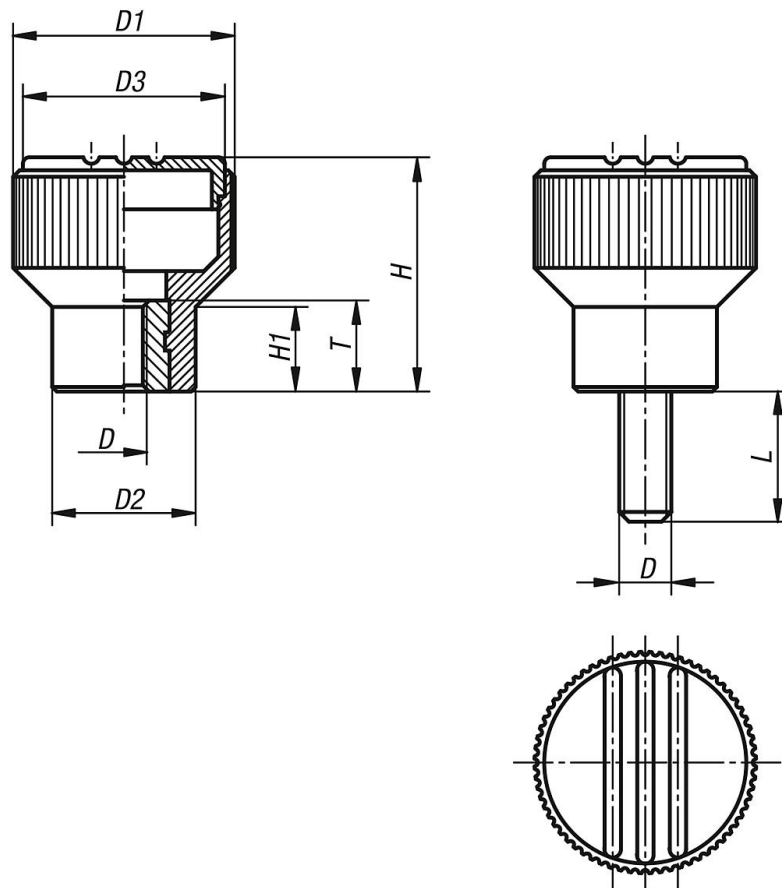

Material:

Black thermoplastic.

Bush and screw 5.8 steel or 1.4305 stainless steel.

Version:

Steel trivalent blue passivated, stainless steel bright.

Drawings

Overview of items

Knurled knobs with internal thread