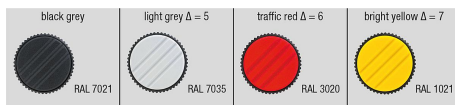

Knurled knobs

Item description/product images

Description

Product description:

These handy knurled knobs are amazing: optimal ergonomics, raised edge serrations and an optimized design continually open new markets and increase the aesthetic and safety related profile of every product.

Material:

Black thermoplastic.

Bush and screw 5.8 steel or 1.4305 stainless steel.

Version:

Steel trivalent blue passivated, stainless steel bright.

Drawings