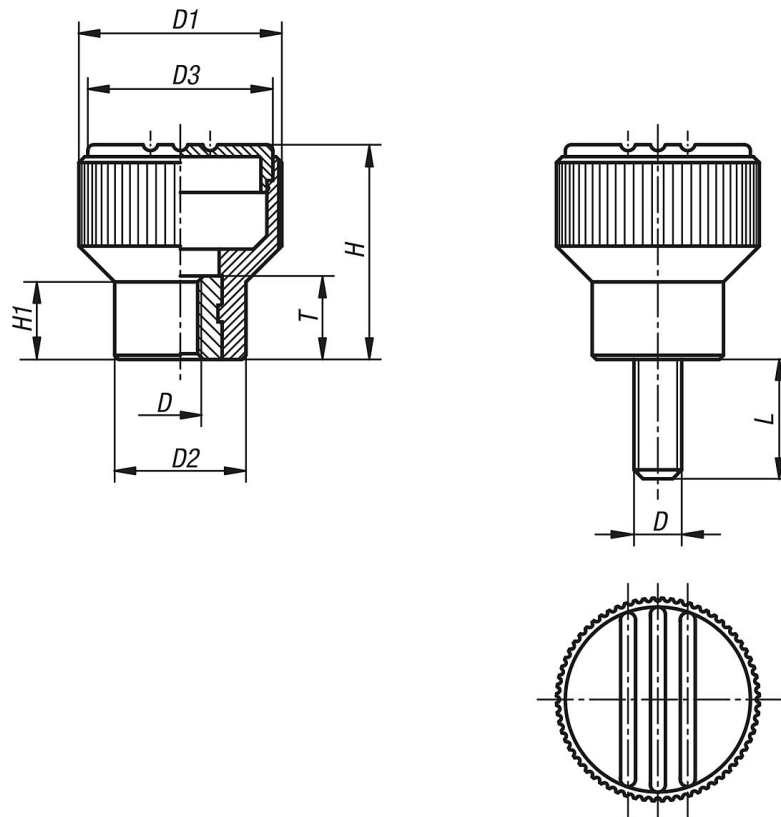

Overview of items

Knurled knobs with internal thread