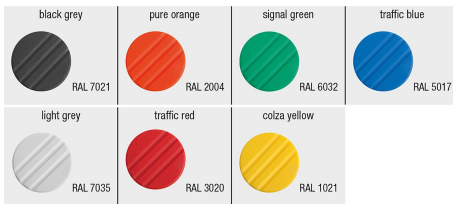

Knurled knobs

Item description/product images

Description

Material:

Black thermoplastic.

Bush and screw 5.8 steel or 1.4305 stainless steel.

Version:

Steel trivalent blue passivated, stainless steel bright.

Drawings