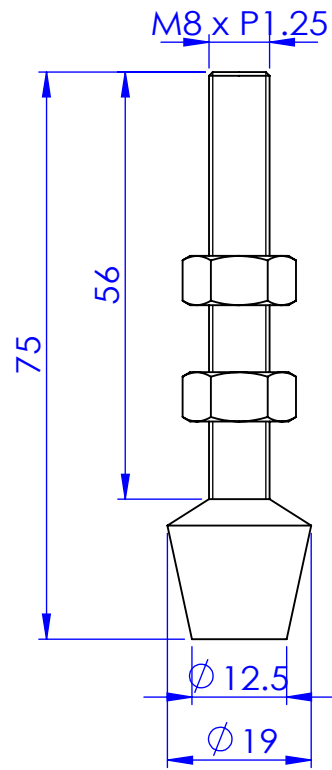

Cushion Tipped Spindles Bonded

Unit: mm

Scale: 1:1

Good Hand Enterprise Co., Ltd

TITLE:

DWG NO. GH-FC-087512

A4