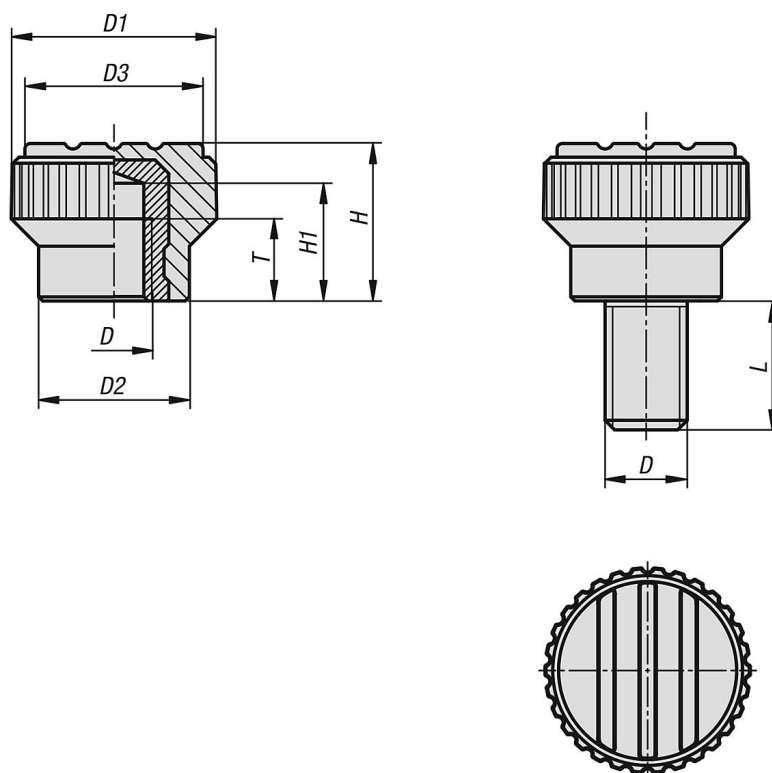

Overview of items

Knurled knobs

Order No.	Thread type	Component material	D	D1	D2	D3	H	H1	T
K0110.003	internal thread	brass	M3	15	11	13	11,5	8,6	4,5
K0110.004	internal thread	brass	M4	15	11	13	11,5	8,6	6
K0110.005	internal thread	brass	M5	15	11	13	11,5	8,6	6
K0110.0003	internal thread	stainless steel	M3	15	11	13	11,5	8,6	4,5
K0110.0004	internal thread	stainless steel	M4	15	11	13	11,5	8,6	6
K0110.0005	internal thread	stainless steel	M5	15	11	13	11,5	8,6	6
K0110.003X8	external thread	steel	M3	15	11	13	11,5	-	-