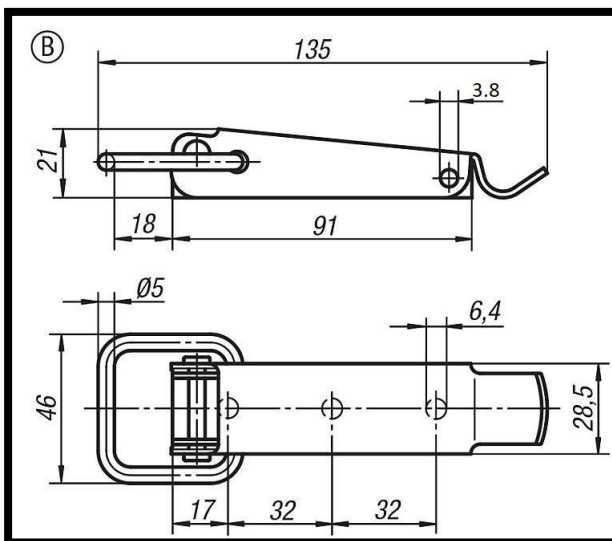

Medium Duty In Line Toggle Latch
Part No. GH-45.2641352

Product Description

Light Duty Toggle Latch In Steel Form B
Length 135mm

Key Features

Overall Length: 135mm
Load Capacity: 300daN

Other Features

Weight: 0.164Kg

Material

Toggle Latch: Stainless Steel

What's In The Bag?

Toggle Latch: GH-45.2641352
Latch Plate:

goodhanduk.co.uk

01908 221 151