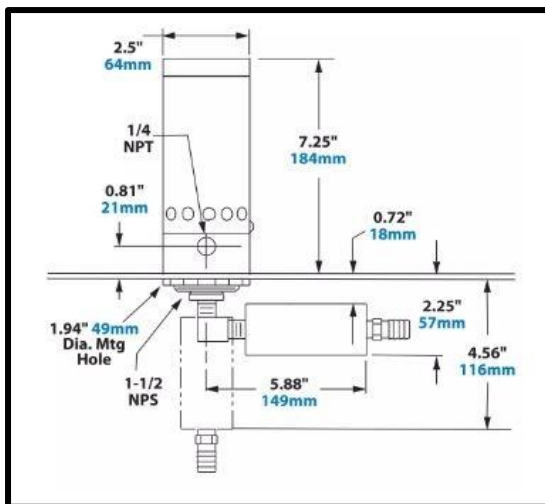

NEMA 4X Cabinet Cooler  
With Thermostat  
Part No. 4815SS-240

**Product Description**

NEMA 4X St. St. Cabinet Cooler System, 240VAC Thermostat Control, 1000 Btu/hr., compressed air filter included

**Key Features**

**Air Consumption:** 425L/m  
**Cooling Capacity:** 1000Btu/hr  
**Sound Level:** 81dBA  
**Material:** Stainless Steel

**\*\*All measurements based on 6.9Bar air pressure with optional muffler installed\*\***