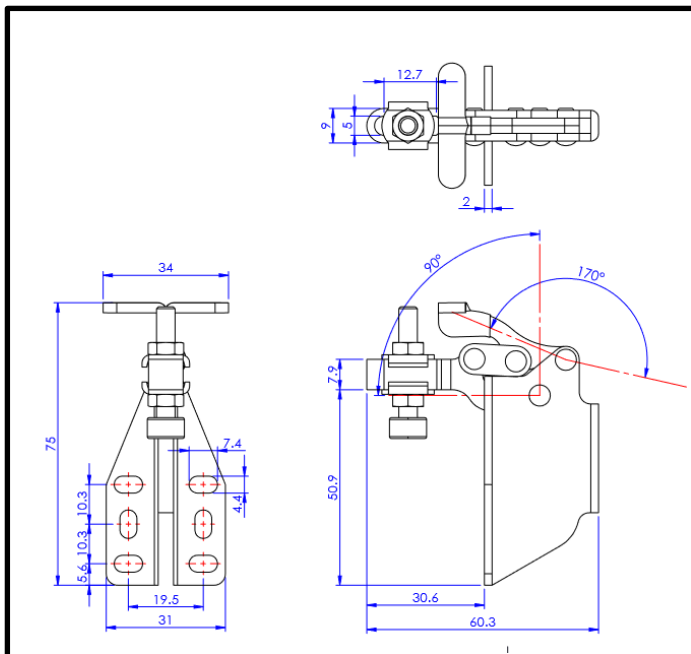

# Vertical Toggle Clamp

Part No. GH-13005-SM

## Product Description

Vertical Toggle Clamp Side  
Mounting Slotted Arm Size 68Kg

## Key Features

Overall Height: 75mm  
Underarm Height: 50.9mm  
Arm Length: 30.6mm  
Holding Force: 68Kg

## Other Features

Arm Opens: 90°  
Handle Opens: 170°  
Weight: 0.092Kg