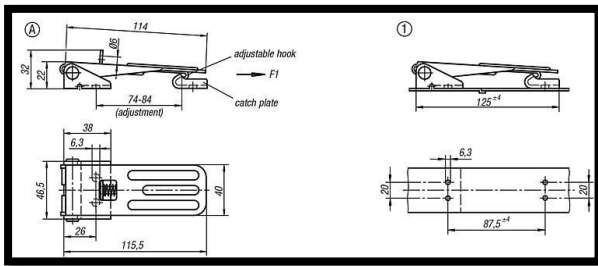

Medium Duty Over Centre Adjustable  
Toggle Latch  
Part No. GH-49.3631161

### Product Description

Adjustable Screw Latch In Steel Padlock Ring  
Length 115mm

### Key Features

Overall Length: 115mm  
Load Capacity: 400daN

### Other Features

Weight: 0.183Kg