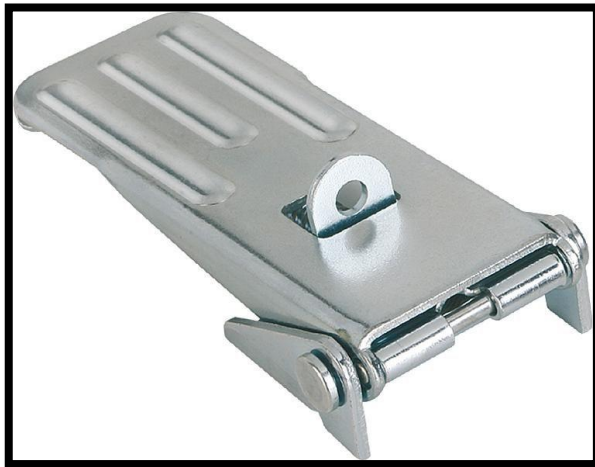

Medium Duty Over Centre Adjustable  
Toggle Latch  
Part No. GH-49.3631161

### Product Description

Adjustable Screw Latch In Steel Padlock Ring  
Length 115mm

### Key Features

Overall Length: 115mm  
Load Capacity: 400daN

### Material

Toggle Latch: Steel