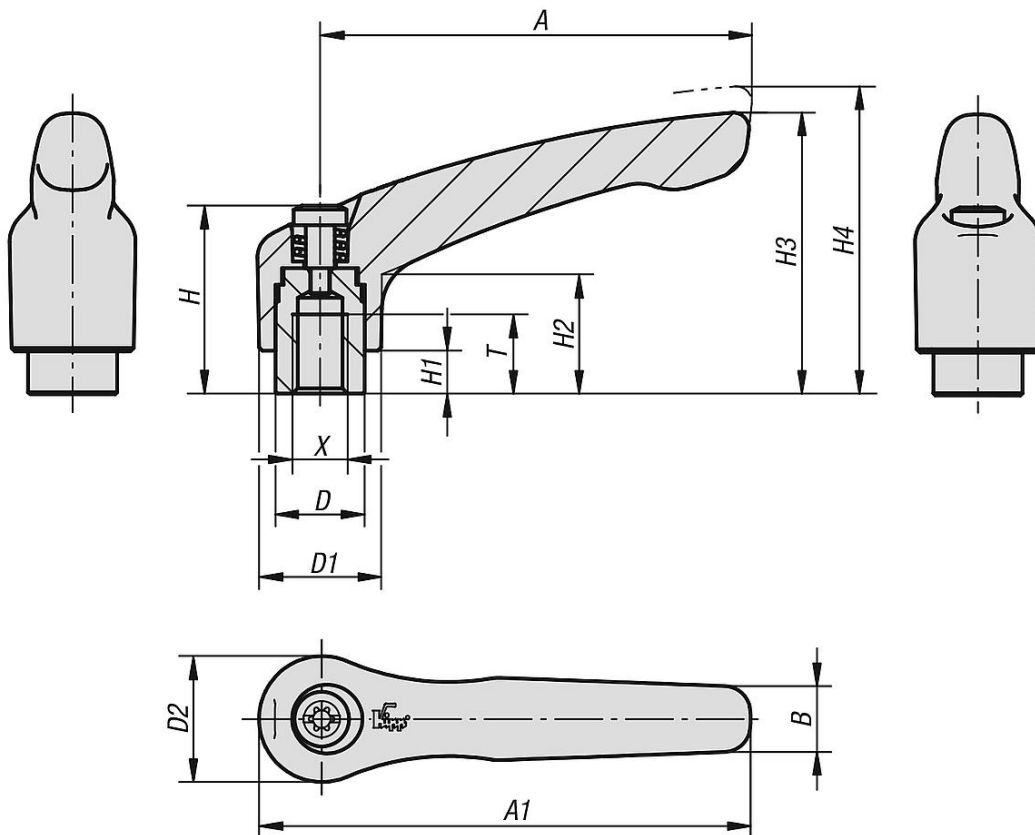

Clamping levers internal thread, steel parts stainless steel

Item description/product images

Description

Material:

Handle die-cast zinc DIN EN 12844.

Steel parts stainless steel 1.4305.

Version:

Handle powder-coated or high-gloss chromed.

Clamping levers internal thread, steel parts stainless steel

Item description/product images

Clamping levers internal thread, steel parts stainless steel

Item description/product images

Drawings

Overview of items

Clamping levers internal thread, steel parts stainless steel

Overview of items

Order No.	Main colour	Main material	Size	X	T	D	D1	D2	H	H1	H2	H3	H4	A	A1	B	No. of teeth
K0123.51227	ruby red RAL3003	zinc	5	M12	23	23	31	32	49	12	31,5	73	77,5	110	126	15	26
K0123.5123	silver metallic	zinc	5	M12	23	23	31	32	49	12	31,5	73	77,5	110	126	15	26
K0123.5126	silver	zinc	5	M12	23	23	31	32	49	12	31,5	73	77,5	110	126	15	26
K0123.5161	jet black RAL 9005	zinc	5	M16	23	23	31	32	49	12	31,5	73	77,5	110	126	15	26
K0123.5162	orange RAL 2004	zinc	5	M16	23	23	31	32	49	12	31,5	73	77,5	110	126	15	26
K0123.51627	ruby red RAL3003	zinc	5	M16	23	23	31	32	49	12	31,5	73	77,5	110	126	15	26
K0123.5163	silver metallic	zinc	5	M16	23	23	31	32	49	12	31,5	73	77,5	110	126	15	26
K0123.5166	silver	zinc	5	M16	23	23	31	32	49	12	31,5	73	77,5	110	126	15	26