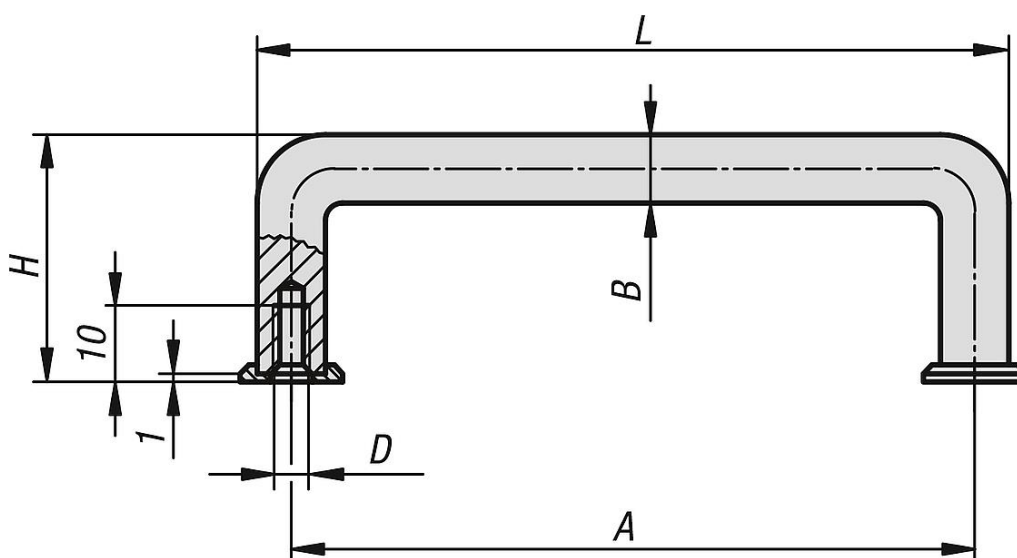

Pull handles round

Item description/product images

19"

Description

Material:

Round aluminium

Version:

Surface matt-finished and natural colour or black anodised

Note:

End washers not included.

Drawings

Overview of items

Pull handles round

Order No.	Main colour	A	B	D	H	L	Load capacity N	Order No. end washer
K0201.055051	black	55	10	M5	41	65	500	K0201.1
K0201.088051	black	88	10	M5	41	98	500	K0201.1
K0201.100051	black	100	10	M5	41	110	500	K0201.1
K0201.120051	black	120	10	M5	41	130	500	K0201.1
K0201.180051	black	180	10	M5	41	190	500	K0201.1
K0201.200051	black	200	10	M5	41	210	500	K0201.1
K0201.235051	black	235	10	M5	41	245	500	K0201.1
K0201.250051	black	250	10	M5	41	260	500	K0201.1
K0201.055053	natural	55	10	M5	41	65	500	K0201.3
K0201.088053	natural	88	10	M5	41	98	500	K0201.3
K0201.100053	natural	100	10	M5	41	110	500	K0201.3
K0201.120053	natural	120	10	M5	41	130	500	K0201.3
K0201.180053	natural	180	10	M5	41	190	500	K0201.3
K0201.200053	natural	200	10	M5	41	210	500	K0201.3
K0201.235053	natural	235	10	M5	41	245	500	K0201.3

Pull handles round

Overview of items

Order No.	Main colour	A	B	D	H	L	Load capacity N	Order No. end washer
K0201.250053	natural	250	10	M5	41	260	500	K0201.3