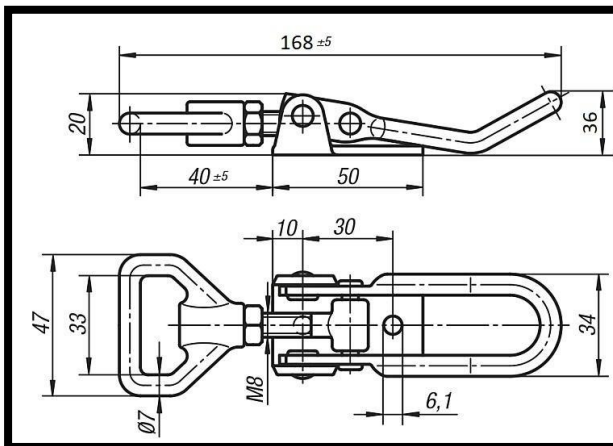

Medium Duty Adjustable Toggle Latch
Part No. GH-51.1611682

Product Description

Medium Duty Adjustable Hook Latch In
Stainless Length 168mm

Key Features

Overall Length: 168mm
Load Capacity: 650daN

Other Features

Weight: 0.190Kg

Material

Toggle Latch: Stainless Steel

What's In The Bag?

Toggle Latch: GH-51.1611682

goodhanduk.co.uk

01908 221 151