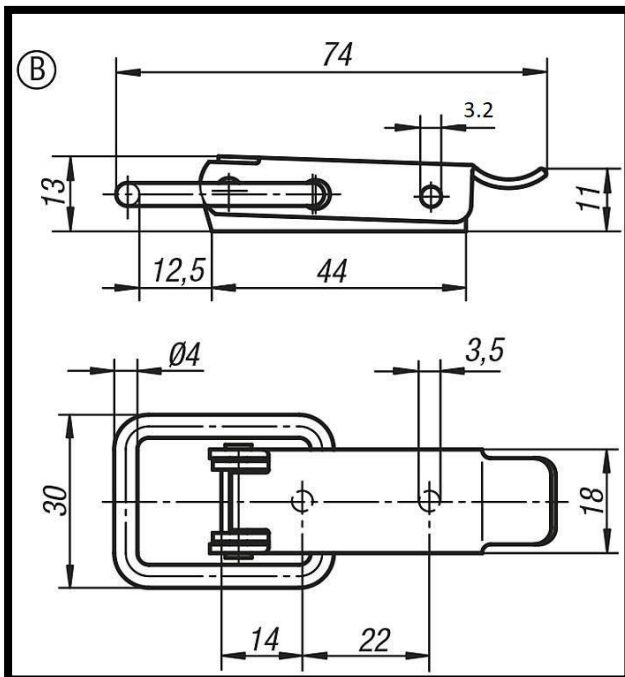

### Product Description

Light Duty Toggle Latch In Steel Form B  
Length 74mm

### Key Features

Overall Length: 74mm  
Load Capacity: 200daN

### Other Features

Weight: 0.044Kg

### What's In The Bag?

Toggle Latch: GH-44.2350741  
Latch Plate:

**GH GoodHand UK**

[goodhanduk.co.uk](http://goodhanduk.co.uk)

01908 221 151

Light Duty In Line Toggle Latch  
Part No. GH-44.2350741

**GH GoodHand UK**