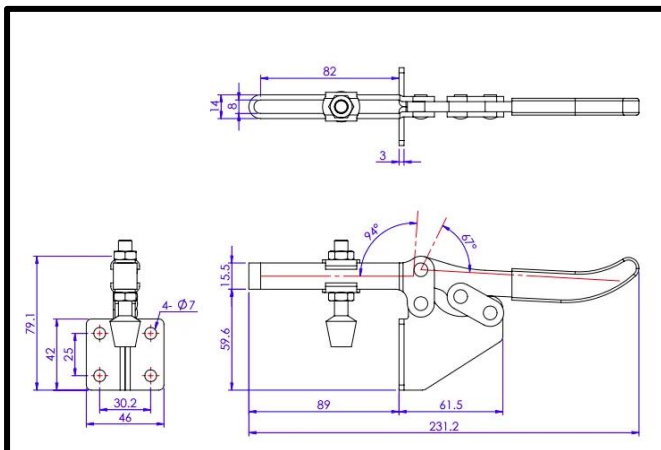

Horizontal Toggle Clamp
Part No. GH-202-FL

Product Description

Horizontal Toggle Clamp Side
Mounting Size 227daN

Key Features

Overall Height: 79.1mm
Underarm Height: 59.6mm
Arm Length: 89mm
Holding Force: 227daN

Other Features

Arm Opens: 94°
Handle Opens: 67°
Weight: 0.41Kg

Material

Toggle Clamp: Zinc Plated Mild Steel
Spindle: Neoprene Tipped
Handle: Zinc Plated Mild Steel
uPVC

Whats In The Bag?

Toggle Clamp: GH-202-FL
Spindle: SA-086312
2x Flanged Washers: FW-516