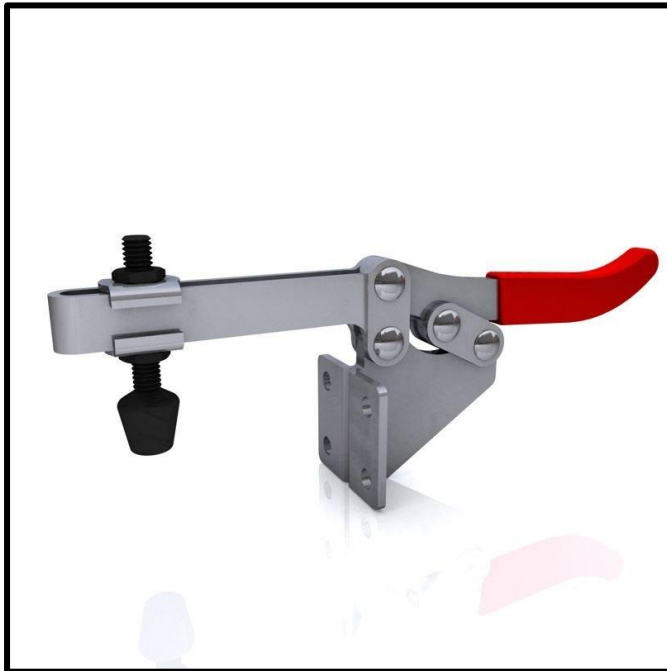

Horizontal Toggle Clamp
Part No. GH-202-FL

Product Description

Horizontal Toggle Clamp Side
Mounting Size 227daN

Key Features

Overall Height: 79.1mm
Underarm Height: 59.6mm
Arm Length: 89mm
Holding Force: 227daN

Other Features

Arm Opens: 94°
Handle Opens: 67°
Weight: 0.41Kg

Material

Toggle Clamp: Zinc Plated Mild Steel
Spindle: Neoprene Tipped
Handle: Zinc Plated Mild Steel
uPVC

Whats In The Bag?

Toggle Clamp: GH-202-FL
Spindle: SA-086312
2x Flanged Washers: FW-516