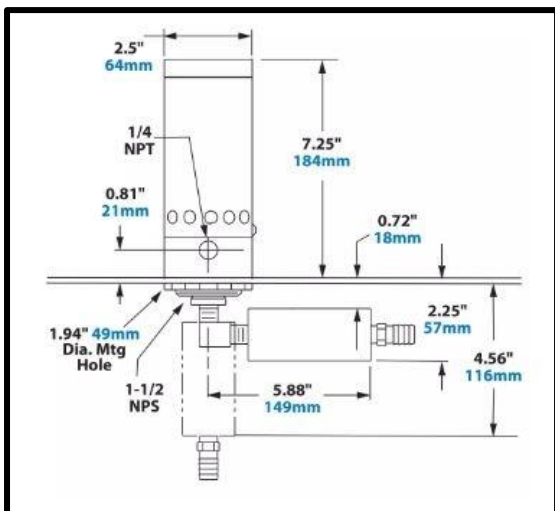

NEMA 4 Cabinet Cooler  
With Thermostat  
Part No. 4880-240

**Product Description**

NEMA 4 Dual Cabinet Cooler System, with 120 VAC Thermostat Control, 5600 Btu/hr, includes filter.

**Key Features**

**Air Consumption:** 2266L/m  
**Cooling Capacity:** 5600Btu/hr  
**Sound Level:** 85dBA  
**Material:** Aluminium

**\*\*All measurements based on 6.9Bar air pressure with optional muffler installed\*\***

**What's In The Bag?**

- 2x Cabinet Cooler 4640
- 2x Cold Air Distribution Kit 4904
- 1x Thermostat 9017
- 1x 240 VAC Solenoid Valve 9035
- 1x Dual Cooler Hardware 4908
- 1x Air Filter 9032
- 1x Filter Mounting Bracket 900396