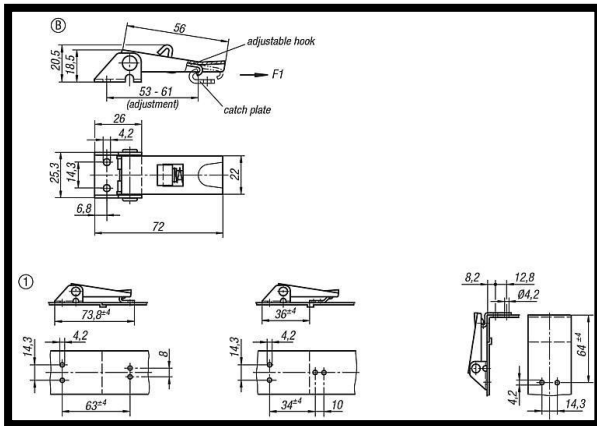

Light Duty Over Centre Adjustable
Toggle Latch
Part No. GH-46.2420721

Product Description

Adjustable Screw Latch
With Safety Clip In
Steel Length 72mm

Key Features

Overall Length: 72mm
Load Capacity: 100daN

Other Features

Weight: 0.051Kg

Material

Toggle Latch: Steel

What's In The Bag?

Toggle Latch: GH-46.2420721
Latch Plate:

goodhanduk.co.uk

01908 221 151