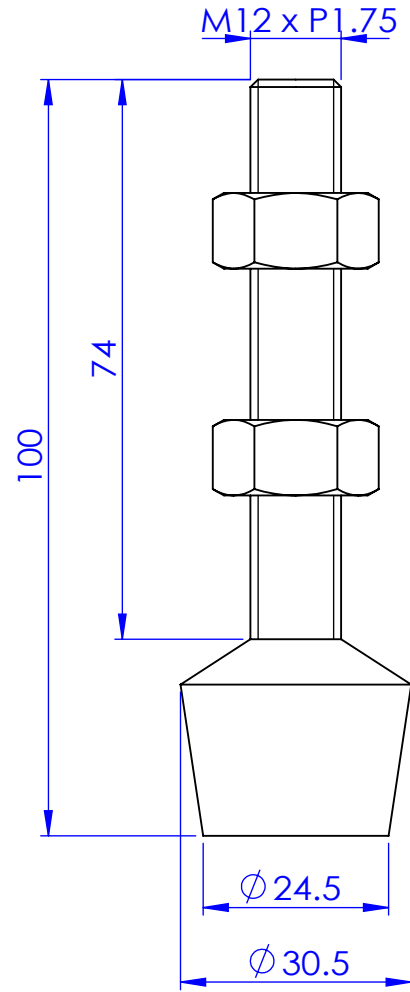

Cushion Tipped Spindles Bonded

Unit: mm

Scale: 1:1

 **Good Hand Enterprise Co., Ltd**

TITLE:

DWG NO. GH-FC-121017

A4