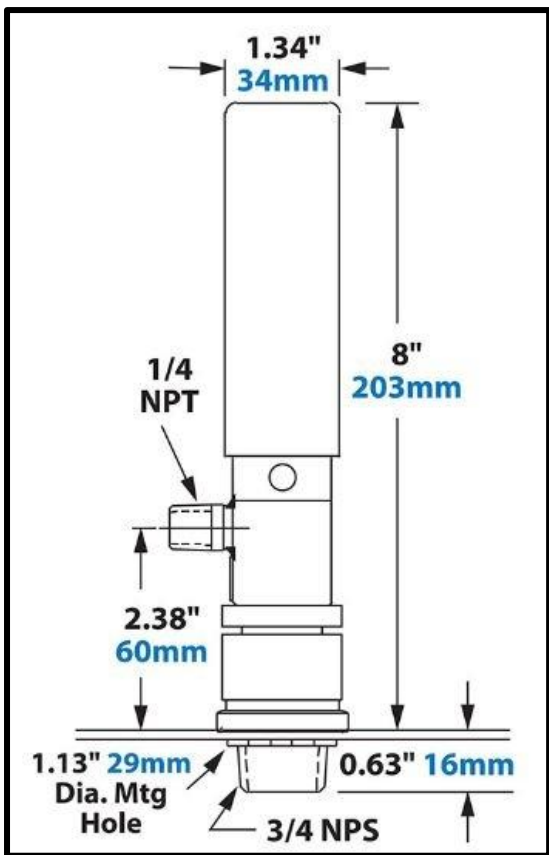

Optional Extras

- Side Mount Kit 4910