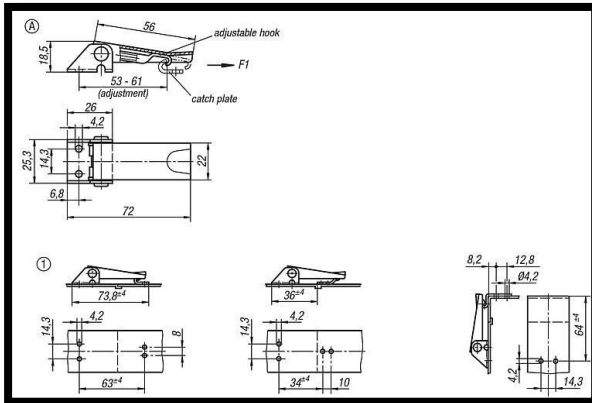

Light Duty Over Centre Adjustable
Toggle Latch
Part No. GH-46.1420722

Product Description

Adjustable Screw Latch No Lock In Stainless
Length 72mm

Key Features

Overall Length: 72mm
Load Capacity: 100daN

Other Features

Weight: 0.049Kg

Material

Toggle Latch: Stainless Steel

What's In The Bag?

Toggle Latch: GH-46.1420722
Latch Plate:

goodhanduk.co.uk

01908 221 151