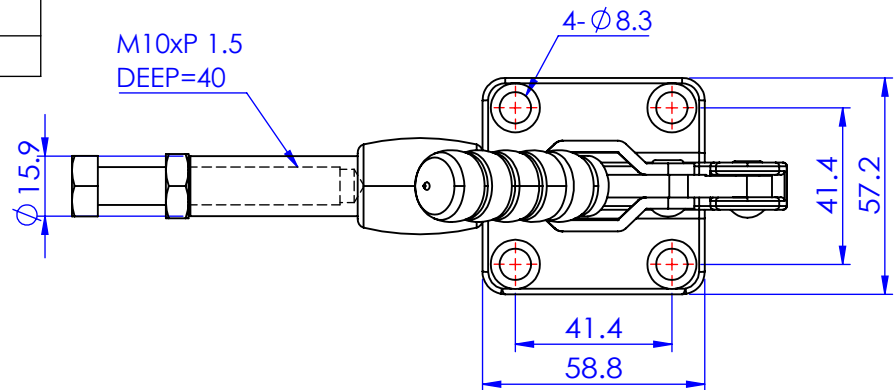

Part No:	GH-304-EMSS
Holding Capacity:	386Kg
Plunger Stroke:	42 mm
Handle Opens:	183°
Weight:	0.591Kg
Spindle Supplied:	SA-105015-SS

Unit:mm  
Scale: 1:2

<b>Good Hand UK Ltd</b>	
TITLE:	
DWG NO.	GH-304-EMSS
	A4