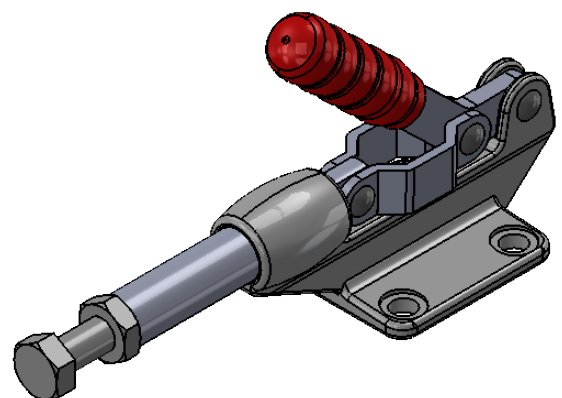

Part No:	GH-304-EMSS
Holding Capacity:	386Kg
Plunger Stroke:	42 mm
Handle Opens:	183°
Weight:	0.591Kg
Spindle Supplied:	SA-105015-SS

Unit:mm  
Scale: 1:2

<b>Good Hand UK Ltd</b>	
TITLE:	
DWG NO.	GH-304-EMSS
	A4