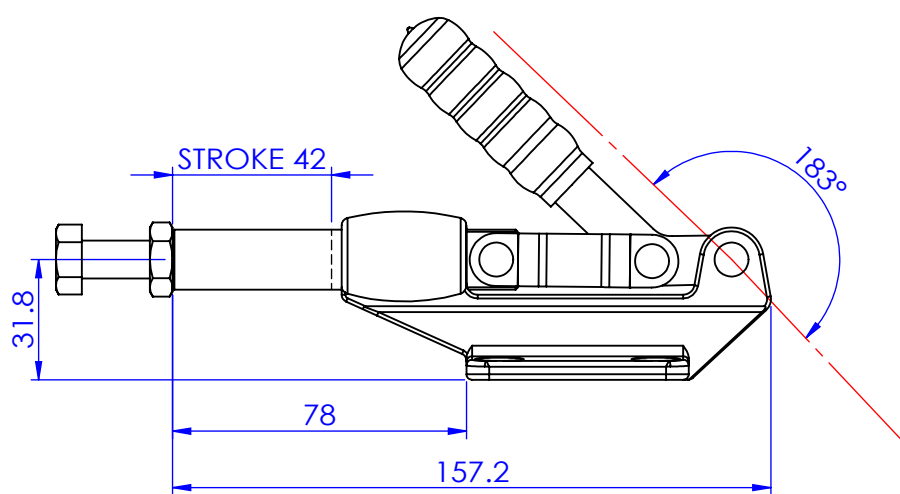

Part No:	GH-304-EMSS
Holding Capacity:	386Kg
Plunger Stroke:	42 mm
Handle Opens:	183°
Weight:	0.591Kg
Spindle Supplied:	SA-105015-SS

Unit:mm  
Scale: 1:2

<b>Good Hand UK Ltd</b>	
TITLE:	
DWG NO.	GH-304-EMSS
	A4