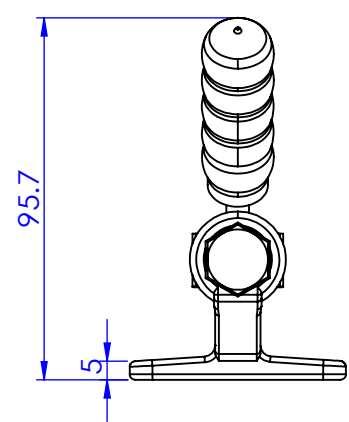

Part No:	GH-304-EMSS
Holding Capacity:	386Kg
Plunger Stroke:	42 mm
Handle Opens:	183°
Weight:	0.591Kg
Spindle Supplied:	SA-105015-SS

Unit:mm  
Scale: 1:2

<b>Good Hand UK Ltd</b>	
TITLE:	
DWG NO.	GH-304-EMSS
	A4