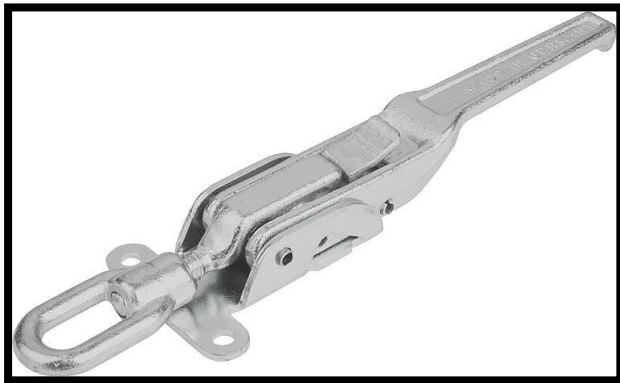

# Heavy Duty Adjustable Toggle Latch Part No. GH-52.1702041

## Product Description

Heavy Duty Toggle Latch In Steel Length  
204mm

## Key Features

Overall Length: 204mm  
Load Capacity: 2000daN

## Material

Toggle Latch: Steel