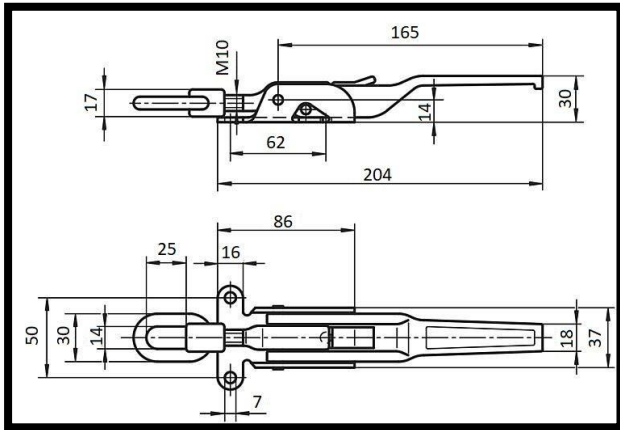

# Heavy Duty Adjustable Toggle Latch Part No. GH-52.1702041

## Product Description

Heavy Duty Toggle Latch In Steel Length  
204mm

## Key Features

Overall Length: 204mm  
Load Capacity: 2000daN

## Other Features

Weight: 0.491Kg