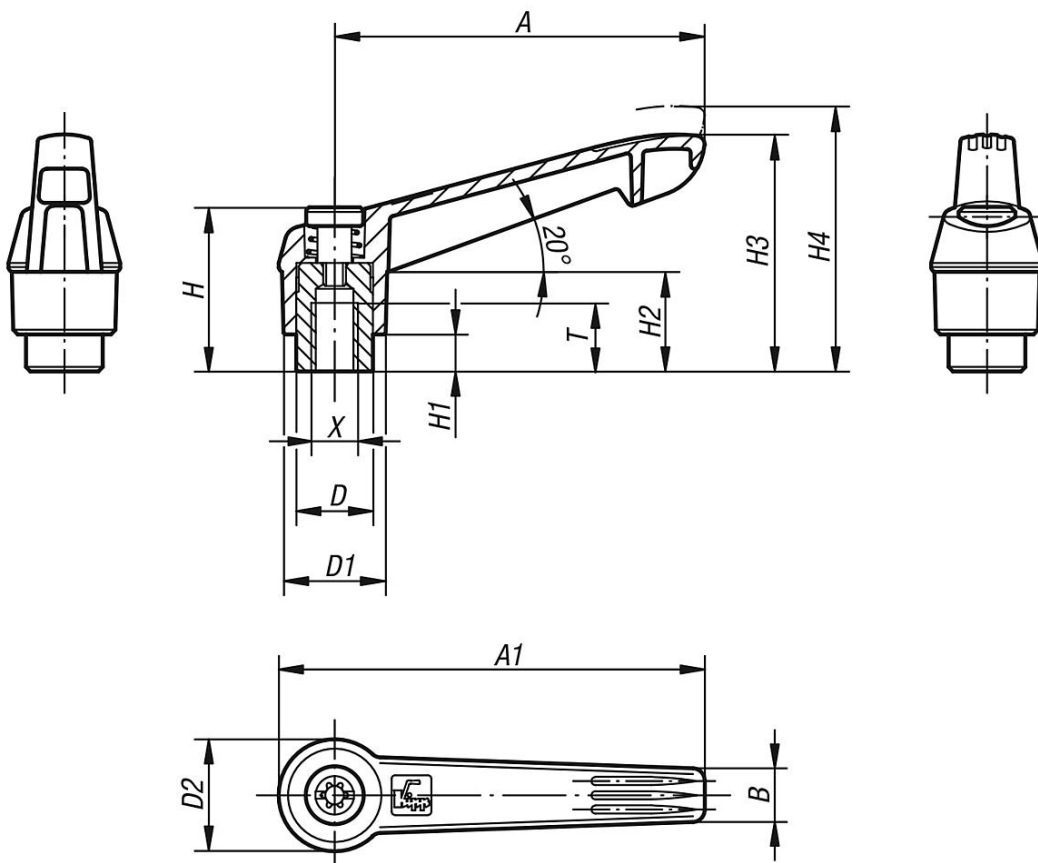

Clamping levers with plastic handle internal thread

Item description/product images

Description

Material:

Handle fibreglass reinforced plastic with die-cast zinc toothed ring.
Steel parts grade 5.8.

Version:

Steel parts black oxidised.

On request:

Other threads and special versions.

Dimension "H1" available in other lengths at extra charge.

Clamping levers with plastic handle internal thread

Item description/product images

Clamping levers with plastic handle internal thread

Item description/product images

lift to
disengage

Drawings

Overview of items

Clamping levers with plastic handle, internal thread

Clamping levers with plastic handle internal thread