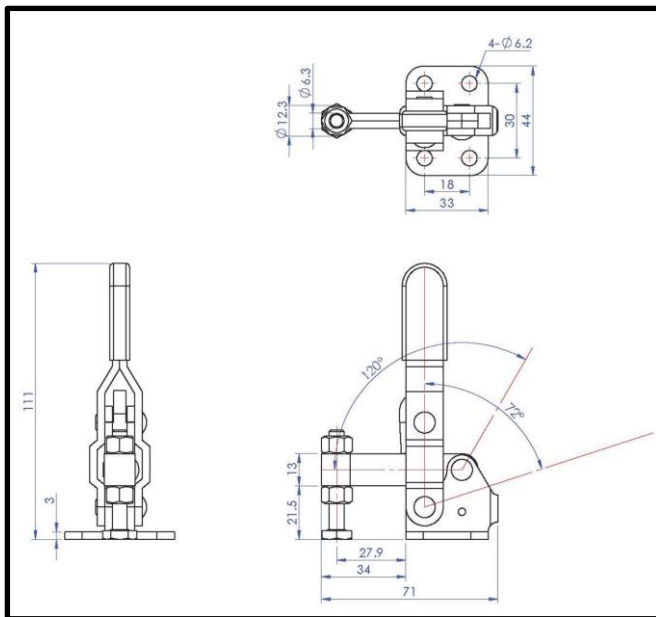

Vertical Toggle Clamp

Part No. GH-11401

GH GoodHand UK

Product Description

Vertical Toggle Clamp Flat Base
Fixed Arm Size 100Kg

Key Features

Overall Height: 111mm
Underarm Height: 21.5mm
Arm Length: 27.9mm
Holding Force: 100Kg

Other Features

Arm Opens: 120°
Handle Opens: 72°
Weight: 0.21Kg

Material

Clamp: Zinc Plated Mild Steel
Spindle: Neoprene Tipped Steel
Handle: uPVC

What's In The Bag?

GH-11401: Toggle Clamp
FC-064410: M6x40mm Neoprene Tipped Steel
Spindle With Nuts