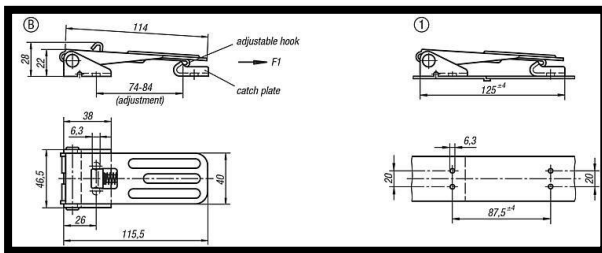

Medium Duty Over Centre Adjustable
Toggle Latch
Part No. GH-49.2631161

Product Description

Adjustable Screw Latch In Steel Safety Clip
Length 115mm

Key Features

Overall Length: 115mm
Load Capacity: 400daN

Other Features

Weight: 0.192Kg

Material

Toggle Latch: Steel

What's In The Bag?

Toggle Latch: GH-49.2631161
Latch Plate:

goodhanduk.co.uk

01908 221 151