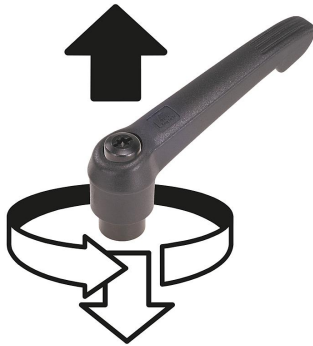

Clamping levers with plastic handle internal thread, steel parts stainless steel

Item description/product images

Description

Material:

Handle fibreglass reinforced plastic with die-cast zinc toothed ring.
Steel parts stainless steel 1.4305.

Version:

Steel parts bright.

Note:

Δ Add the desired grip colour here.

On request:

Other threads and special versions.

Dimension "H1" available in other lengths at extra charge.

Clamping levers with plastic handle internal thread, steel parts stainless steel

Item description/product images

Clamping levers with plastic handle internal thread, steel parts stainless steel

Item description/product images

lift to
disengage

Drawings

Overview of items

Clamping levers with plastic handle, internal thread, metal parts stainless steel

Order No.	Main colour	Main material	Size	X	T	D	D1	D2	H	H1	H2	H3	H4	A	A1	B	No. of teeth
K0270.1041	black grey RAL 7021	plastic	1	M4	9	10	13	14,5	24,5	4	15	30	33,5	40	47	7,5	16

Clamping levers with plastic handle internal thread, steel parts stainless steel