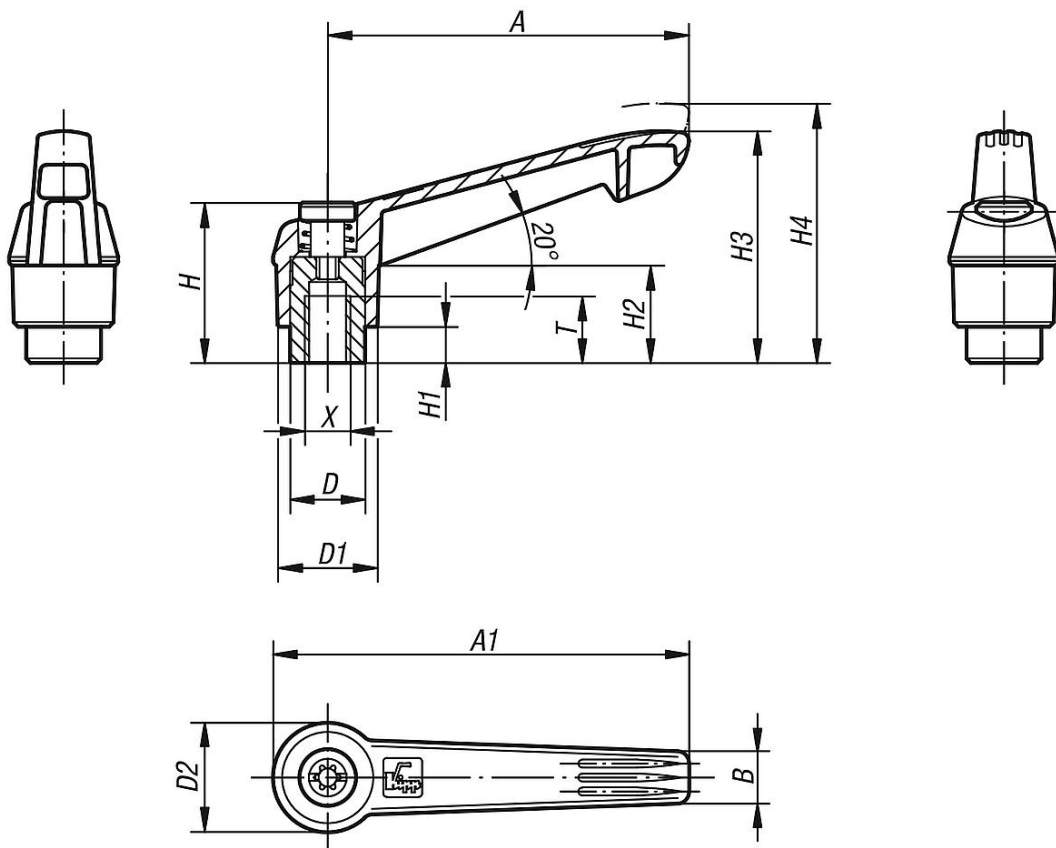

Clamping levers with plastic handle internal thread, steel parts stainless steel

Item description/product images

Description

Material:

Handle fibreglass reinforced plastic with die-cast zinc toothed ring.
Steel parts stainless steel 1.4305.

Version:

Steel parts bright.

Note:

Δ Add the desired grip colour here.

On request:

Other threads and special versions.

Dimension "H1" available in other lengths at extra charge.

Clamping levers with plastic handle internal thread, steel parts stainless steel

Item description/product images

Clamping levers with plastic handle internal thread, steel parts stainless steel

Item description/product images

lift to
disengage

Drawings

Overview of items

Clamping levers with plastic handle, internal thread, metal parts stainless steel

Order No.	Main colour	Main material	Size	X	T	D	D1	D2	H	H1	H2	H3	H4	A	A1	B	No. of teeth
K0270.1041	black grey RAL 7021	plastic	1	M4	9	10	13	14,5	24,5	4	15	30	33,5	40	47	7,5	16

Clamping levers with plastic handle internal thread, steel parts stainless steel